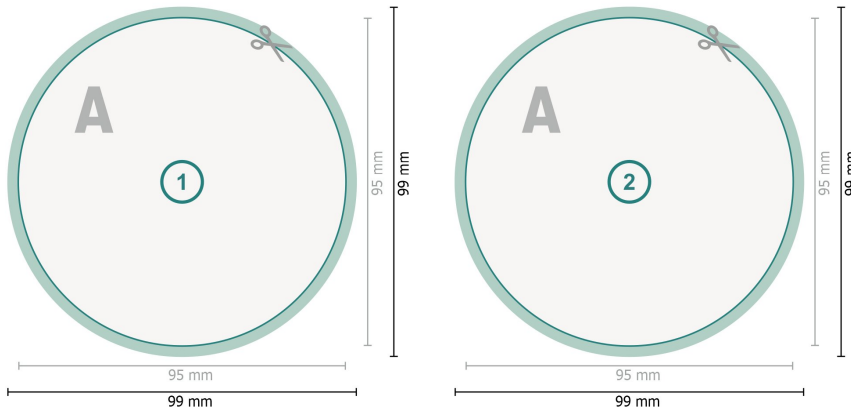

Postcards, round, 9.5 cm diameter

Dataformat (incl. 2 mm bleed):
9,9 x 9,9 cm

bleed:
2 mm

Trimmed size:
9,5 x 9,5 cm

Safety margin:
4 mm

Maintaining space between the text/information and the edge of the trimmed format prevents undesirable cuts.

Explanation of symbols

- Bleed
- Reading direction
- Trimmed size
- Data format
- We will cut/perforate your product here

Please note:

Allow for trim allowance and safety margin according to instructions.

Arrange background graphics, images or graphics up to the edge of the data format.

Tolerances may occur during production due to cutting, punching and folding processes.

Printing data: Instructions and templates can be found under the menu item *Printing data* at www.onlineprinters.co.uk