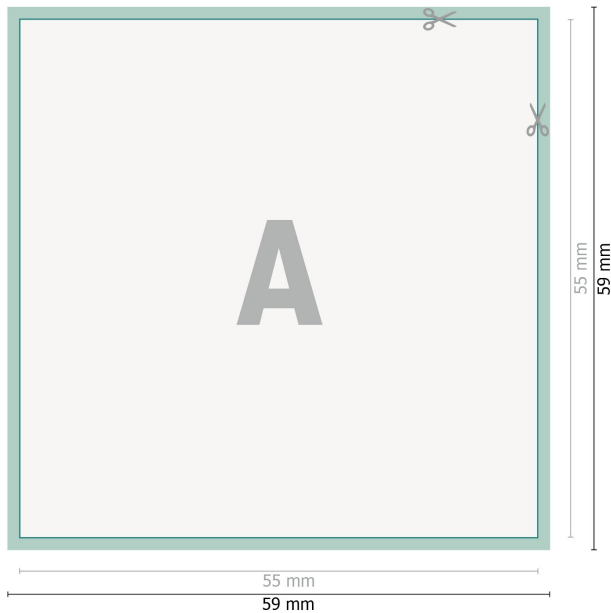

Business Cards, 5.5 x 5.5 cm

Dataformat (incl. 2 mm bleed):

5,9 x 5,9 cm

bleed:

2 mm

Trimmed size:

5,5 x 5,5 cm

Safety margin:

4 mm

Maintaining space between the text/information and the edge of the trimmed format prevents undesirable cuts.

Explanation of symbols

 Bleed

 Reading direction

 Trimmed size

 Data format

Please note:

Allow for trim allowance and safety margin according to instructions.

Arrange background graphics, images or graphics up to the edge of the data format.

Tolerances may occur during production due to cutting, punching and folding processes.