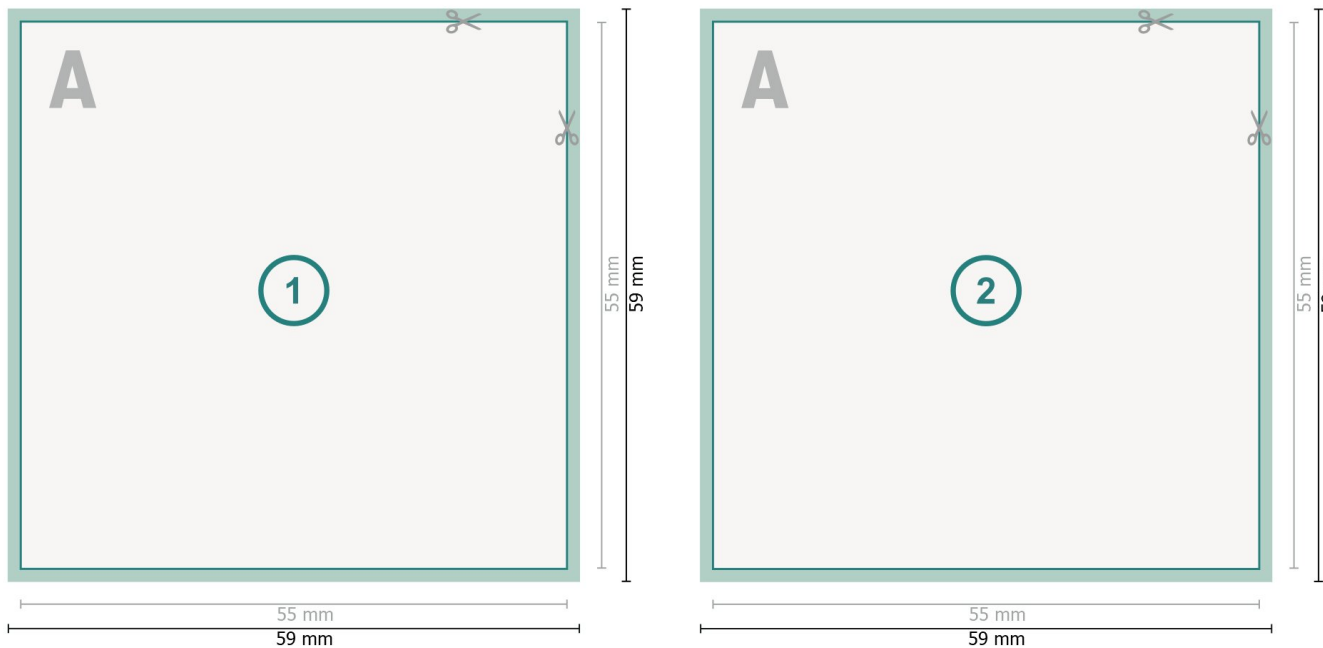

## Business Cards, 5.5 x 5.5 cm

**Dataformat (incl. 2 mm bleed):**  
5,9 x 5,9 cm

**bleed:**  
2 mm

**Trimmed size:**  
5,5 x 5,5 cm

**Safety margin:**  
4 mm  
Maintaining space between the text/information and the edge of the trimmed format prevents undesirable cuts.

### Explanation of symbols

-  Bleed
-  Reading direction
-  Trimmed size
-  Data format

### Please note:

Allow for trim allowance and safety margin according to instructions.

Arrange background graphics, images or graphics up to the edge of the data format.

Tolerances may occur during production due to cutting, punching and folding processes.