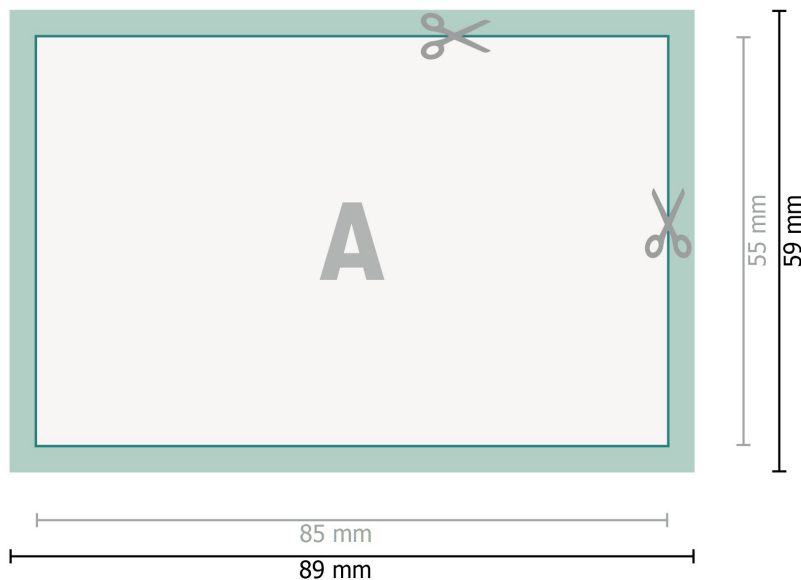

## Business Cards, 8.5 x 5.5 cm

**Dataformat (incl. 2 mm bleed):**

8,9 x 5,9 cm

**bleed:**

2 mm

**Trimmed size:**

8,5 x 5,5 cm

**Safety margin:**

4 mm

Maintaining space between the text/information and the edge of the trimmed format prevents undesirable cuts.

**Explanation of symbols**

 Bleed

 Reading direction

 Trimmed size

 Data format

---

**Please note:**

Allow for trim allowance and safety margin according to instructions.

Arrange background graphics, images or graphics up to the edge of the data format.

Tolerances may occur during production due to cutting, punching and folding processes.