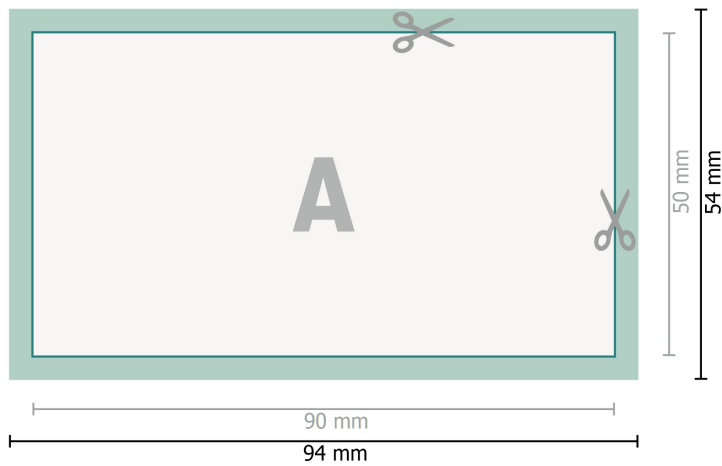

Business Cards, 9.0 x 5.0 cm

Dataformat (incl. 2 mm bleed):

9,4 x 5,4 cm

bleed:

2 mm

Trimmed size:

9 x 5 cm

Safety margin:

4 mm

Maintaining space between the text/information and the edge of the trimmed format prevents undesirable cuts.

Explanation of symbols

 Bleed

 Reading direction

 Trimmed size

 Data format

Please note:

Allow for trim allowance and safety margin according to instructions.

Arrange background graphics, images or graphics up to the edge of the data format.

Tolerances may occur during production due to cutting, punching and folding processes.