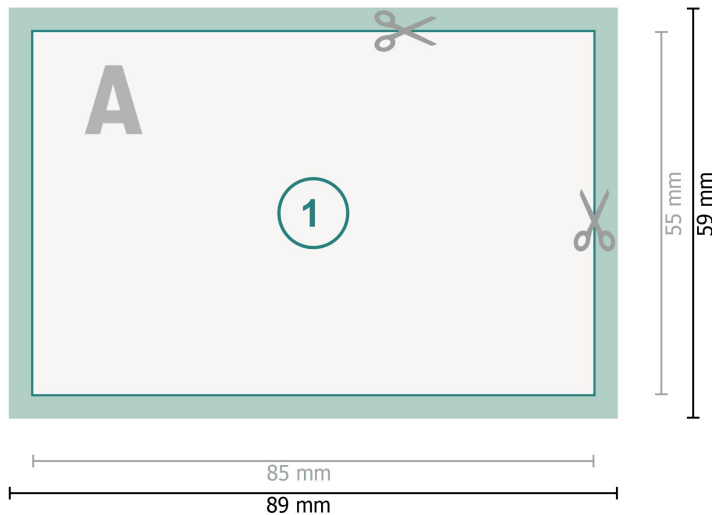

Business Cards, 8.5 x 5.5 cm

**Dataformat (incl. 2 mm bleed):**

8,9 x 5,9 cm

bleed:

2 mm

Trimmed size:

8,5 x 5,5 cm

Safety margin:

4 mm

Maintaining space between the text/information and the edge of the trimmed format prevents undesirable cuts.

Explanation of symbols

Bleed

Reading direction

Trimmed size

Data format

Please note:

Allow for trim allowance and safety margin according to instructions.

Arrange background graphics, images or graphics up to the edge of the data format.

Tolerances may occur during production due to cutting, punching and folding processes.