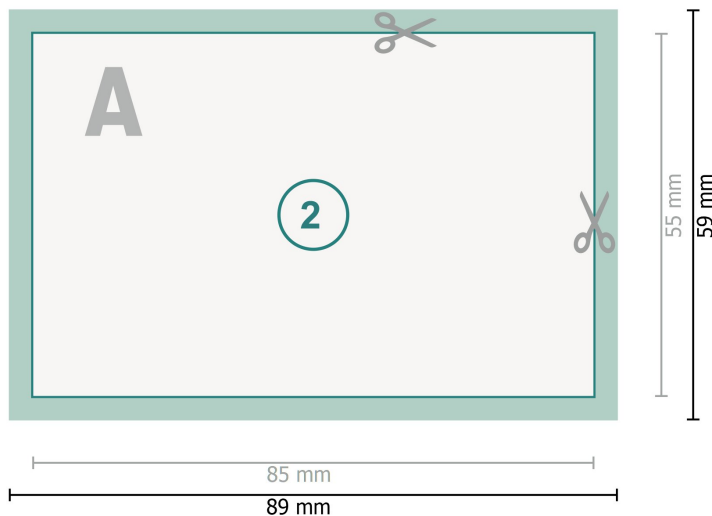

Business Cards, 8.5 x 5.5 cm

**Dataformat (incl. 2 mm bleed):**

8,9 x 5,9 cm

bleed:

2 mm

Trimmed size:

8,5 x 5,5 cm

Safety margin:

4 mm

Maintaining space between the text/information and the edge of the trimmed format prevents undesirable cuts.

Explanation of symbols

Bleed

Reading direction

Trimmed size

Data format

Please note:

Allow for trim allowance and safety margin according to instructions.

Arrange background graphics, images or graphics up to the edge of the data format.

Tolerances may occur during production due to cutting, punching and folding processes.