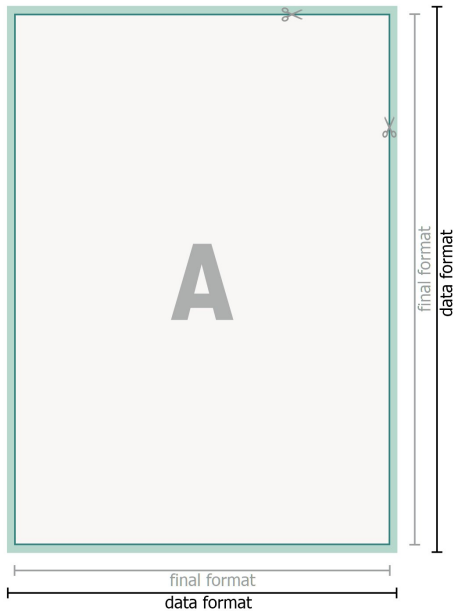

## Clear adhesive labels with white print

### free format selection

**bleed:**

2 mm

**Safety margin:**

4 mm

Maintaining space between the text/information and the edge of the trimmed format prevents undesirable cuts.

### Explanation of symbols

 Bleed

 Reading direction

 Trimmed size

 Data format

 We will cut/perforate your product here

---

### Please note:

Allow for trim allowance and safety margin according to instructions.

Arrange background graphics, images or graphics up to the edge of the data format.

Tolerances may occur during production due to cutting, punching and folding processes.