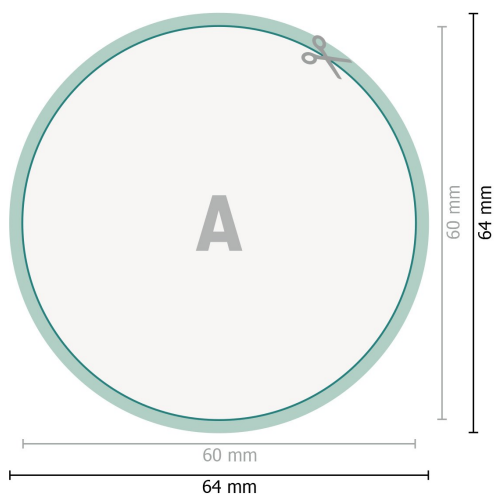

Self-adhesive labels, round, 6.0 cm diameter

Dataformat (incl. 2 mm bleed):

6,4 x 6,4 cm

bleed:

2 mm

Trimmed size:

6 x 6 cm

Safety margin:

4 mm

Maintaining space between the text/information and the edge of the trimmed format prevents undesirable cuts.

Explanation of symbols

 Bleed

 Reading direction

 Trimmed size

 Data format

 We will cut/perforate your product here

Please note:

Allow for trim allowance and safety margin according to instructions.

Arrange background graphics, images or graphics up to the edge of the data format.

Tolerances may occur during production due to cutting, punching and folding processes.