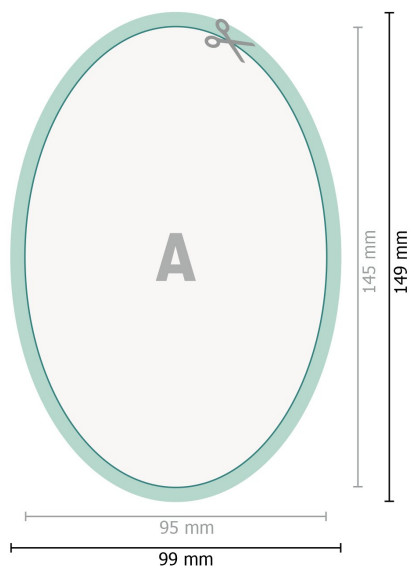

Self-adhesive labels, Oval, 9.5 x 14.5 cm

**Dataformat (incl. 2 mm bleed):**

9,9 x 14,9 cm

bleed:

2 mm

Trimmed size:

9,5 x 14,5 cm

Safety margin:

4 mm

Maintaining space between the text/information and the edge of the trimmed format prevents undesirable cuts.

Explanation of symbols

 Bleed

 Reading direction

 Trimmed size

 Data format

 We will cut/perforate your product here

Please note:

Allow for trim allowance and safety margin according to instructions.

Arrange background graphics, images or graphics up to the edge of the data format.

Tolerances may occur during production due to cutting, punching and folding processes.