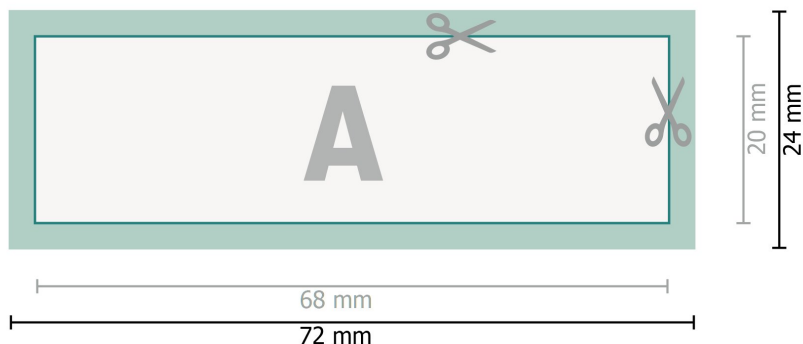

Self-adhesive labels, 6.8 x 2.0 cm

**Dataformat (incl. 2 mm bleed):**

7,2 x 2,4 cm

bleed:

2 mm

Trimmed size:

6,8 x 2 cm

Safety margin:

4 mm

Maintaining space between the text/information and the edge of the trimmed format prevents undesirable cuts.

Explanation of symbols

 Bleed

 Reading direction

 Trimmed size

 Data format

 We will cut/perforate your product here

Please note:

Allow for trim allowance and safety margin according to instructions.

Arrange background graphics, images or graphics up to the edge of the data format.

Tolerances may occur during production due to cutting, punching and folding processes.