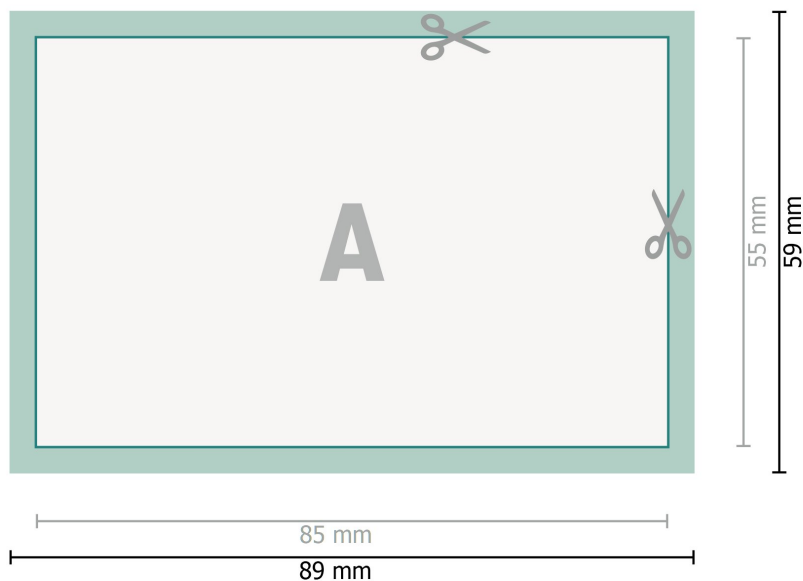

Self-adhesive labels, 8.5 x 5.5 cm

Dataformat (incl. 2 mm bleed):

8,9 x 5,9 cm

bleed:

2 mm

Trimmed size:

8,5 x 5,5 cm

Safety margin:

4 mm

Maintaining space between the text/information and the edge of the trimmed format prevents undesirable cuts.

Explanation of symbols

-  Bleed
-  Reading direction
-  Trimmed size
-  Data format
-  We will cut/perforate your product here

Please note:

Allow for trim allowance and safety margin according to instructions.

Arrange background graphics, images or graphics up to the edge of the data format.

Tolerances may occur during production due to cutting, punching and folding processes.