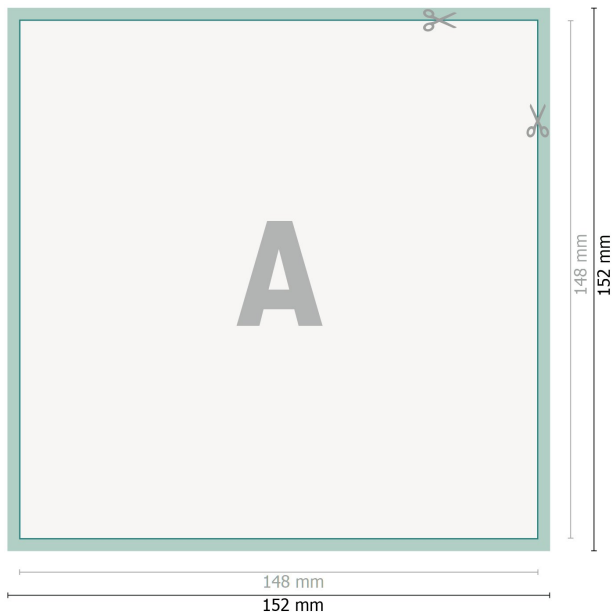

Self-adhesive labels, A5-Square

Dataformat (incl. 2 mm bleed):

15,2 x 15,2 cm

bleed:

2 mm

Trimmed size:

14,8 x 14,8 cm

Safety margin:

4 mm

Maintaining space between the text/information and the edge of the trimmed format prevents undesirable cuts.

Explanation of symbols

 Bleed

 Reading direction

 Trimmed size

 Data format

 We will cut/perforate your product here

Please note:

Allow for trim allowance and safety margin according to instructions.

Arrange background graphics, images or graphics up to the edge of the data format.

Tolerances may occur during production due to cutting, punching and folding processes.