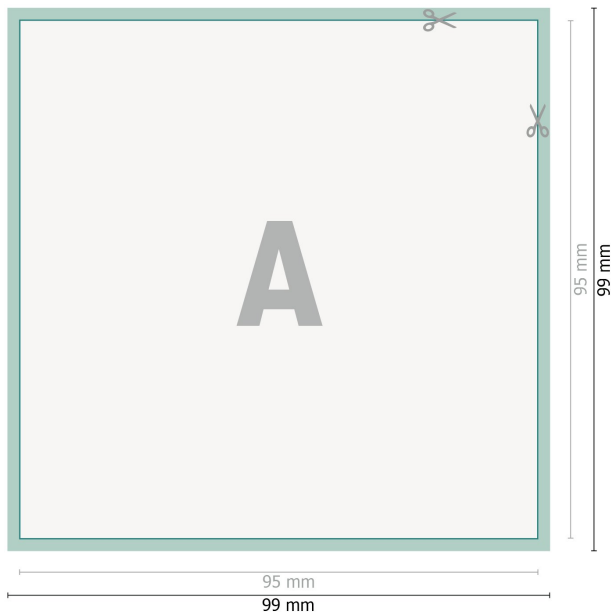

Self-adhesive labels, 9.5 x 9.5 cm

Dataformat (incl. 2 mm bleed):

9,9 x 9,9 cm

bleed:

2 mm

Trimmed size:

9,5 x 9,5 cm

Safety margin:

4 mm

Maintaining space between the text/information and the edge of the trimmed format prevents undesirable cuts.

Explanation of symbols

 Bleed

 Reading direction

 Trimmed size

 Data format

 We will cut/perforate your product here

Please note:

Allow for trim allowance and safety margin according to instructions.

Arrange background graphics, images or graphics up to the edge of the data format.

Tolerances may occur during production due to cutting, punching and folding processes.