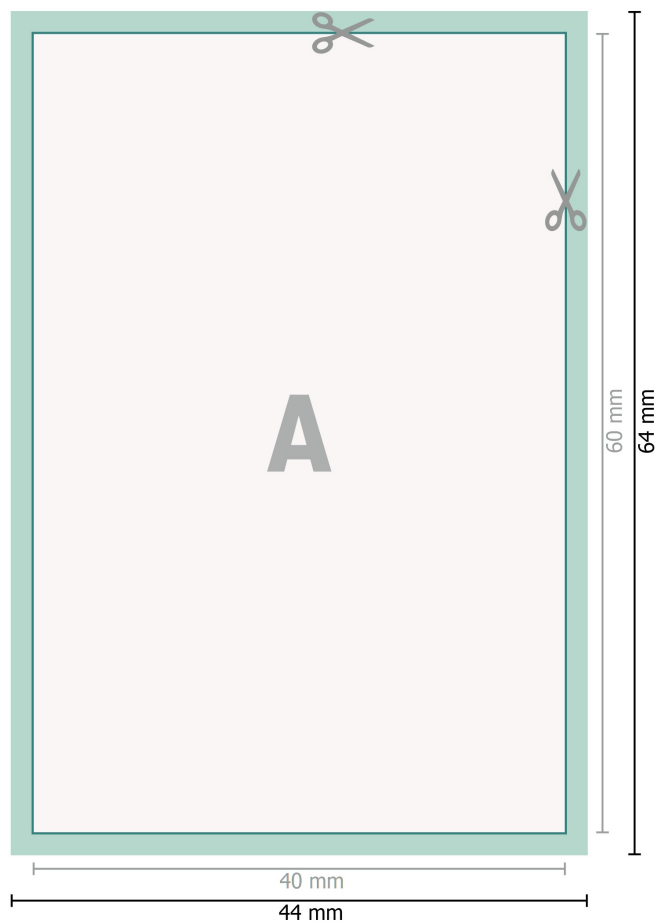

Self-adhesive labels, 4.0 x 6.0 cm

Dataformat (incl. 2 mm bleed):

4,4 x 6,4 cm

bleed:

2 mm

Trimmed size:

4 x 6 cm

Safety margin:

4 mm

Maintaining space between the text/information and the edge of the trimmed format prevents undesirable cuts.

Explanation of symbols

 Bleed

 Reading direction

 Trimmed size

 Data format

 We will cut/perforate your product here

Please note:

Allow for trim allowance and safety margin according to instructions.

Arrange background graphics, images or graphics up to the edge of the data format.

Tolerances may occur during production due to cutting, punching and folding processes.