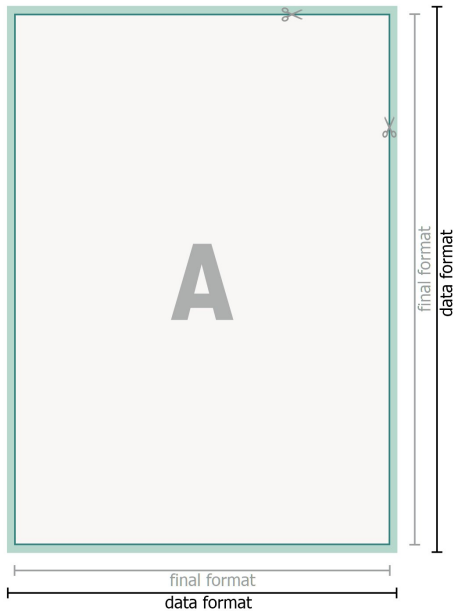

Wine bottle labels, Free format selection

free format selection

bleed:

2 mm

Safety margin:

4 mm

Maintaining space between the text/information and the edge of the trimmed format prevents undesirable cuts.

Explanation of symbols

 Bleed

 Reading direction

 Trimmed size

 Data format

 We will cut/perforate your product here

Please note:

Allow for trim allowance and safety margin according to instructions.

Arrange background graphics, images or graphics up to the edge of the data format.

Tolerances may occur during production due to cutting, punching and folding processes.

Printing data: Instructions and templates can be found under the menu item *Printing data* at www.onlineprinters.co.uk