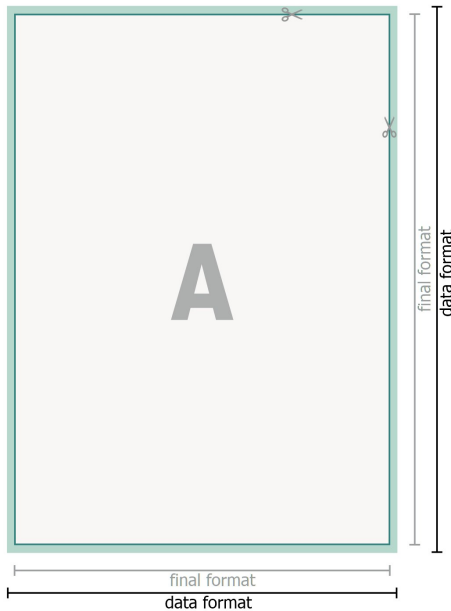

## Bottle labels, Free format selection

### free format selection

**bleed:**

2 mm

**Safety margin:**

4 mm

Maintaining space between the text/information and the edge of the trimmed format prevents undesirable cuts.

### Explanation of symbols

 Bleed

 Reading direction

 Trimmed size

 Data format

 We will cut/perforate your product here

---

### Please note:

Allow for trim allowance and safety margin according to instructions.

Arrange background graphics, images or graphics up to the edge of the data format.

Tolerances may occur during production due to cutting, punching and folding processes.