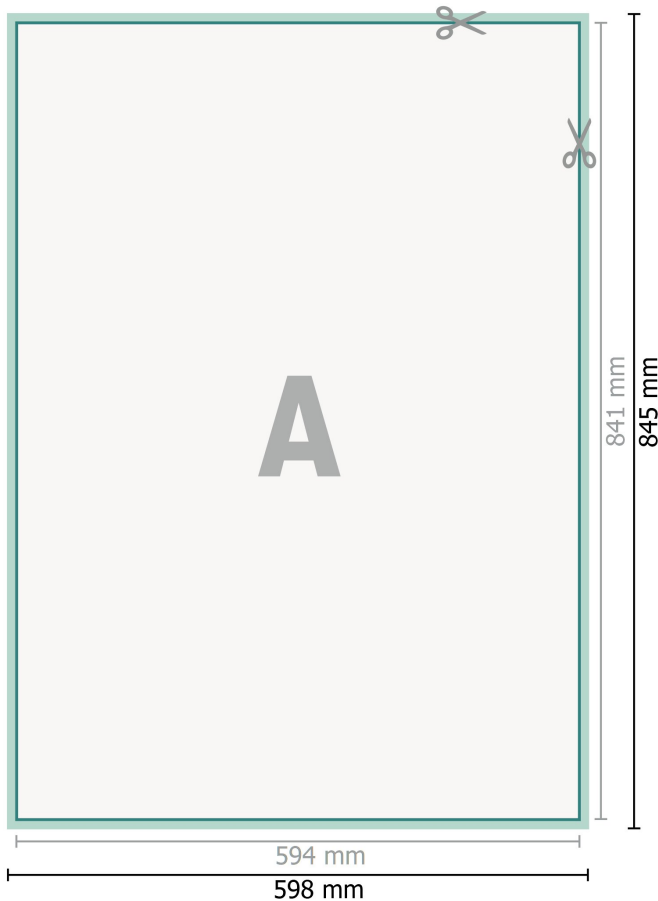

Floor Stickers, A1

**Dataformat (incl. 2 mm bleed):**

59,8 x 84,5 cm

bleed:

2 mm

Trimmed size:

59,4 x 84,1 cm

Safety margin:

4 mm

Maintaining space between the text/information and the edge of the trimmed format prevents undesirable cuts.

Explanation of symbols

-  Bleed
-  Reading direction
-  Trimmed size
-  Data format
-  We will cut/perforate your product here

Please note:

Allow for trim allowance and safety margin according to instructions.

Arrange background graphics, images or graphics up to the edge of the data format.

Tolerances may occur during production due to cutting, punching and folding processes.