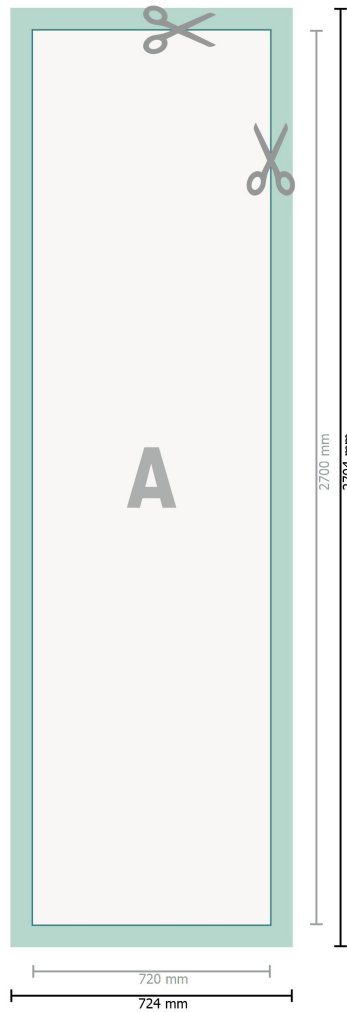

Photo wallpaper, 72 x 270 cm

**Dataformat (incl. 2 mm bleed):**

72,4 x 270,4 cm

Trimmed size:

72 x 270 cm

bleed:

2 mm

Safety margin:

4 mm

Maintaining space between the text/information and the edge of the trimmed format prevents undesirable cuts.

Explanation of symbols

 Bleed

 Reading direction

 Trimmed size

 Data format

 We will cut/perforate your product here

Please note:

Allow for trim allowance and safety margin according to instructions.

Arrange background graphics, images or graphics up to the edge of the data format.

Tolerances may occur during production due to cutting, punching and folding processes.