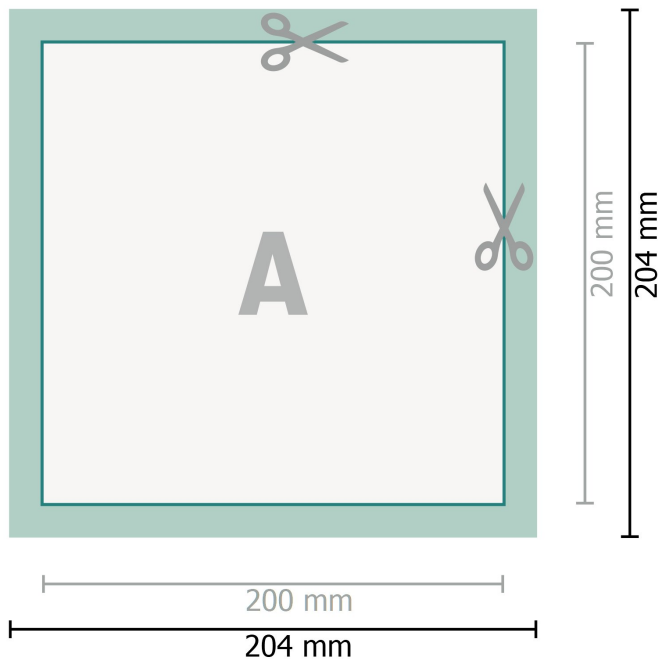

Magnetic signs, 20 x 20 cm

**Dataformat (incl. 2 mm bleed):**

20,4 x 20,4 cm

bleed:

2 mm

Trimmed size:

20 x 20 cm

Safety margin:

4 mm

Maintaining space between the text/information and the edge of the trimmed format prevents undesirable cuts.

Explanation of symbols

 Bleed

 Reading direction

 Trimmed size

 Data format

 We will cut/perforate your product here

Please note:

Allow for trim allowance and safety margin according to instructions.

Arrange background graphics, images or graphics up to the edge of the data format.

Tolerances may occur during production due to cutting, punching and folding processes.