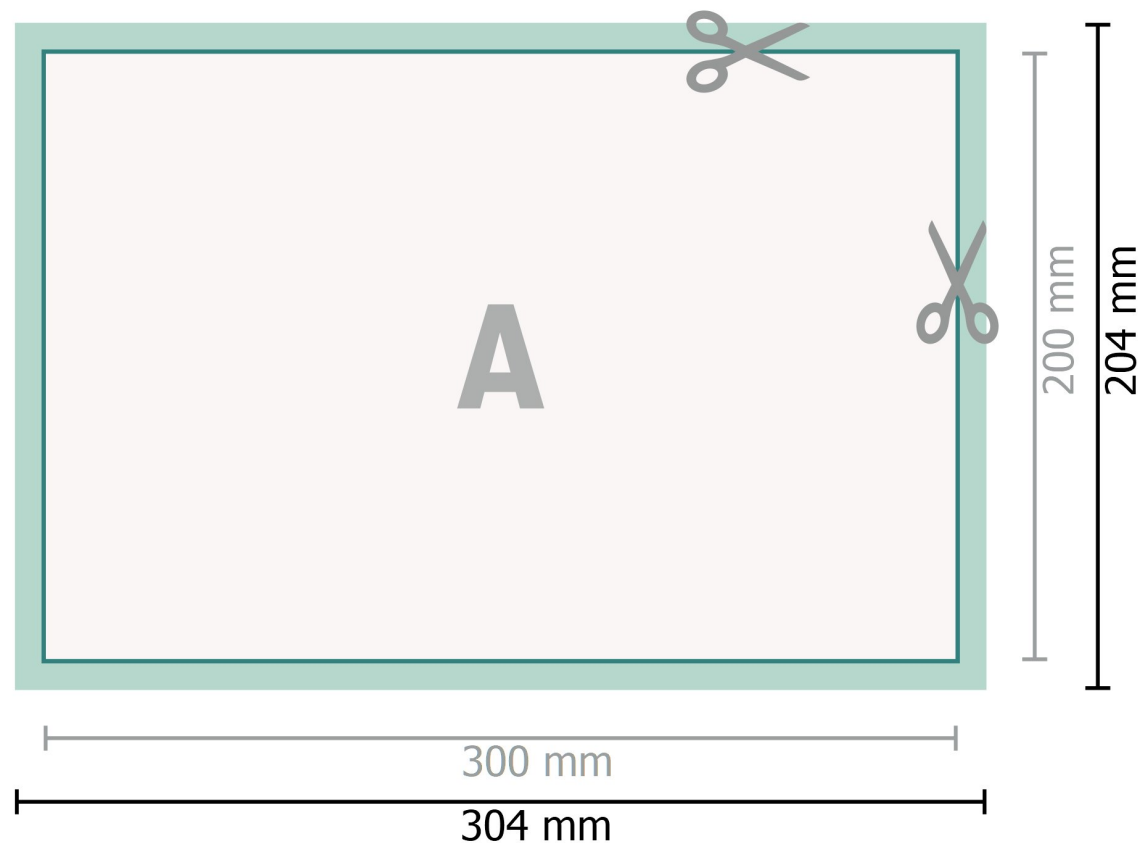

# Datasheet

Magnetic signs, 30 x 20 cm

**Dataformat (incl. 2 mm bleed):**  
30,4 x 20,4 cm

**bleed:**  
2 mm

**Trimmed size:**  
30 x 20 cm

**Safety margin:**  
4 mm  
Maintaining space between the text/information and the edge of the trimmed format prevents undesirable cuts.

## Explanation of symbols

-  Bleed
-  Reading direction
-  Trimmed size
-  Data format
-  We will cut/perforate your product here

## Please note:

Allow for trim allowance and safety margin according to instructions.

Arrange background graphics, images or graphics up to the edge of the data format.

Tolerances may occur during production due to cutting, punching and folding processes.