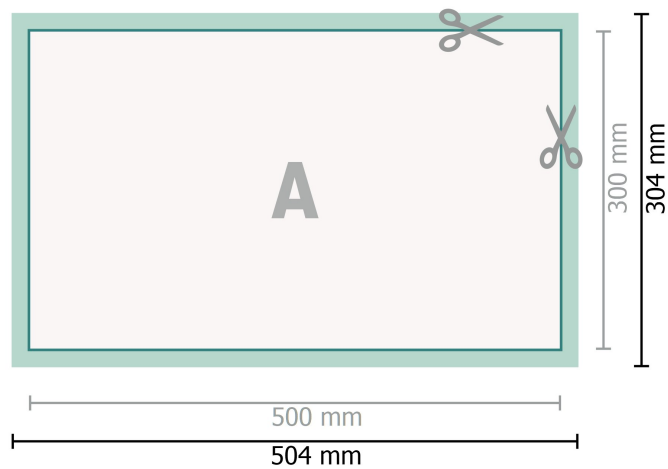

Datasheet

Magnetic signs, 50 x 30 cm

Dataformat (incl. 2 mm bleed):
50,4 x 30,4 cm

bleed:
2 mm

Trimmed size:
50 x 30 cm

Safety margin:
4 mm
Maintaining space between the text/information and the edge of the trimmed format prevents undesirable cuts.

Explanation of symbols

-  Bleed
-  Reading direction
-  Trimmed size
-  Data format
-  We will cut/perforate your product here

Please note:

Allow for trim allowance and safety margin according to instructions.

Arrange background graphics, images or graphics up to the edge of the data format.

Tolerances may occur during production due to cutting, punching and folding processes.

Printing data: Instructions and templates can be found under the menu item *Printing data at*