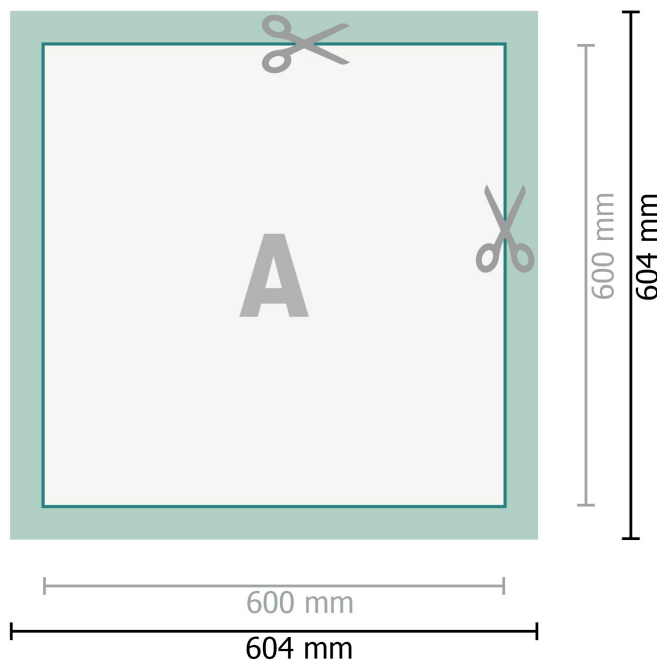

Magnetic signs, 60 x 60 cm

Dataformat (incl. 2 mm bleed):

60,4 x 60,4 cm

bleed:

2 mm

Trimmed size:

60 x 60 cm

Safety margin:

4 mm

Maintaining space between the text/information and the edge of the trimmed format prevents undesirable cuts.

Explanation of symbols

 Bleed

 Reading direction

 Trimmed size

 Data format

 We will cut/perforate your product here

Please note:

Allow for trim allowance and safety margin according to instructions.

Arrange background graphics, images or graphics up to the edge of the data format.

Tolerances may occur during production due to cutting, punching and folding processes.