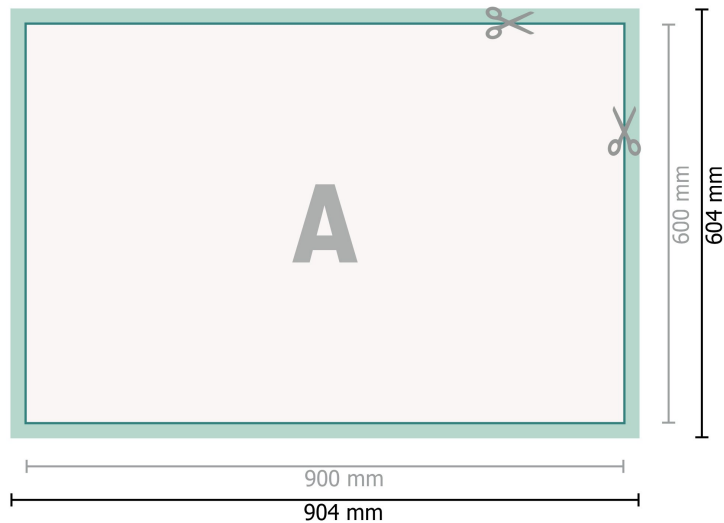

## Magnetic signs, 90 x 60 cm

**Dataformat (incl. 2 mm bleed):**  
90,4 x 60,4 cm

**bleed:**  
2 mm

**Trimmed size:**  
90 x 60 cm

**Safety margin:**  
4 mm  
Maintaining space between the text/information and the edge of the trimmed format prevents undesirable cuts.

### Explanation of symbols

-  Bleed
-  Reading direction
-  Trimmed size
-  Data format
-  We will cut/perforate your product here

---

### Please note:

Allow for trim allowance and safety margin according to instructions.

Arrange background graphics, images or graphics up to the edge of the data format.

Tolerances may occur during production due to cutting, punching and folding processes.