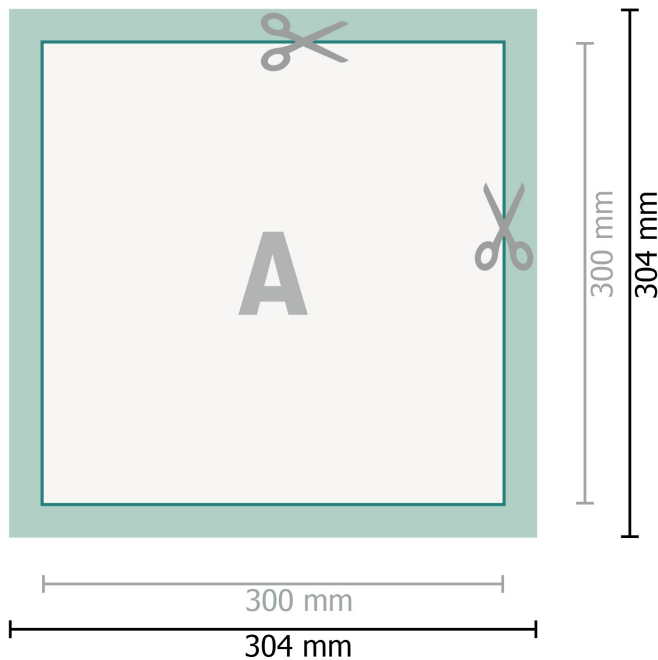

## Magnetic signs, 30 x 30 cm

**Dataformat (incl. 2 mm bleed):**

30,4 x 30,4 cm

**bleed:**

2 mm

**Trimmed size:**

30 x 30 cm

**Safety margin:**

4 mm

Maintaining space between the text/information and the edge of the trimmed format prevents undesirable cuts.

**Explanation of symbols**

Bleed

Reading direction

Trimmed size

Data format

We will cut/perforate your product here

---

**Please note:**

Allow for trim allowance and safety margin according to instructions.

Arrange background graphics, images or graphics up to the edge of the data format.

Tolerances may occur during production due to cutting, punching and folding processes.