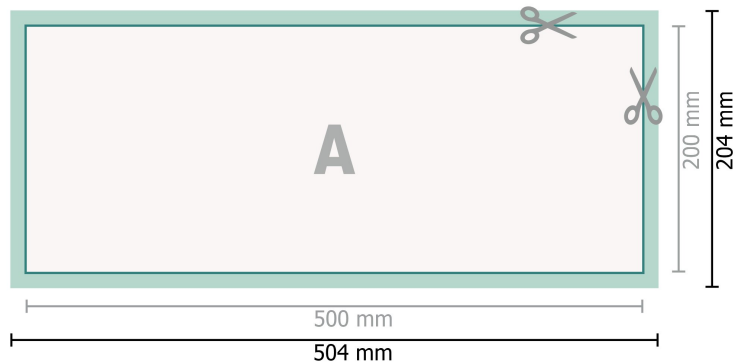

## Magnetic signs, 50 x 20 cm

**Dataformat (incl. 2 mm bleed):**  
50,4 x 20,4 cm

**bleed:**  
2 mm

**Trimmed size:**  
50 x 20 cm

**Safety margin:**  
4 mm  
Maintaining space between the text/information and the edge of the trimmed format prevents undesirable cuts.

### Explanation of symbols

-  Bleed
-  Reading direction
-  Trimmed size
-  Data format
-  We will cut/perforate your product here

---

### Please note:

Allow for trim allowance and safety margin according to instructions.

Arrange background graphics, images or graphics up to the edge of the data format.

Tolerances may occur during production due to cutting, punching and folding processes.