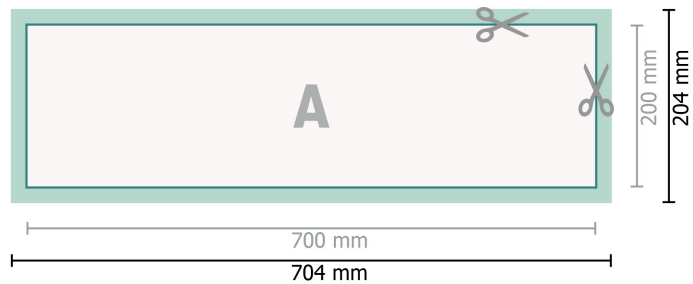

Datasheet

Magnetic signs, 70 x 20 cm

Dataformat (incl. 2 mm bleed):
70,4 x 20,4 cm

bleed:
2 mm

Trimmed size:
70 x 20 cm

Safety margin:
4 mm
Maintaining space between the text/information and the edge of the trimmed format prevents undesirable cuts.

Explanation of symbols

-  Bleed
-  Reading direction
-  Trimmed size
-  Data format
-  We will cut/perforate your product here

Please note:

Allow for trim allowance and safety margin according to instructions.

Arrange background graphics, images or graphics up to the edge of the data format.

Tolerances may occur during production due to cutting, punching and folding processes.

Printing data: Instructions and templates can be found under the menu item *Printing data at*