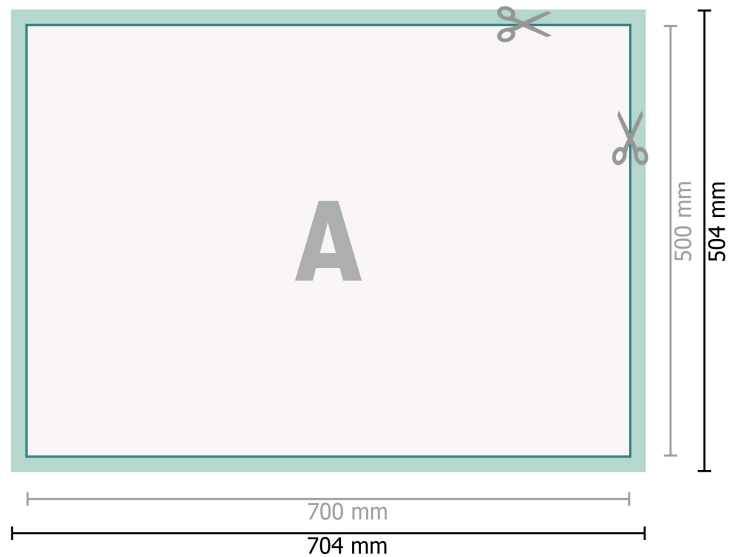

Datasheet

Magnetic signs, 70 x 50 cm

Dataformat (incl. 2 mm bleed):
70,4 x 50,4 cm

bleed:
2 mm

Trimmed size:
70 x 50 cm

Safety margin:
4 mm
Maintaining space between the text/information and the edge of the trimmed format prevents undesirable cuts.

Explanation of symbols

-  Bleed
-  Reading direction
-  Trimmed size
-  Data format
-  We will cut/perforate your product here

Please note:

Allow for trim allowance and safety margin according to instructions.

Arrange background graphics, images or graphics up to the edge of the data format.

Tolerances may occur during production due to cutting, punching and folding processes.

Printing data: Instructions and templates can be found under the menu item *Printing data at*