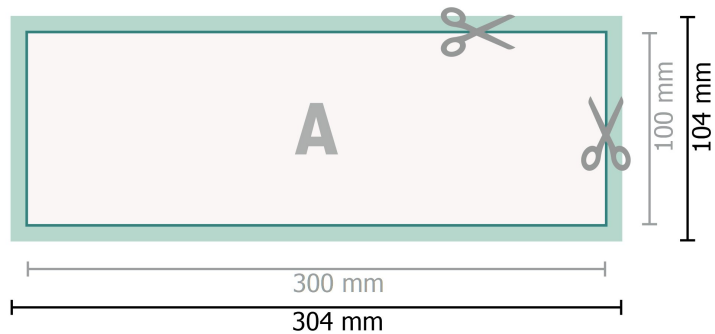

Datasheet

Magnetic signs, 30 x 10 cm

Dataformat (incl. 2 mm bleed):
30,4 x 10,4 cm

bleed:
2 mm

Trimmed size:
30 x 10 cm

Safety margin:
4 mm
Maintaining space between the text/information and the edge of the trimmed format prevents undesirable cuts.

Explanation of symbols

-  Bleed
-  Reading direction
-  Trimmed size
-  Data format
-  We will cut/perforate your product here

Please note:

Allow for trim allowance and safety margin according to instructions.

Arrange background graphics, images or graphics up to the edge of the data format.

Tolerances may occur during production due to cutting, punching and folding processes.

Printing data: Instructions and templates can be found under the menu item *Printing data at*