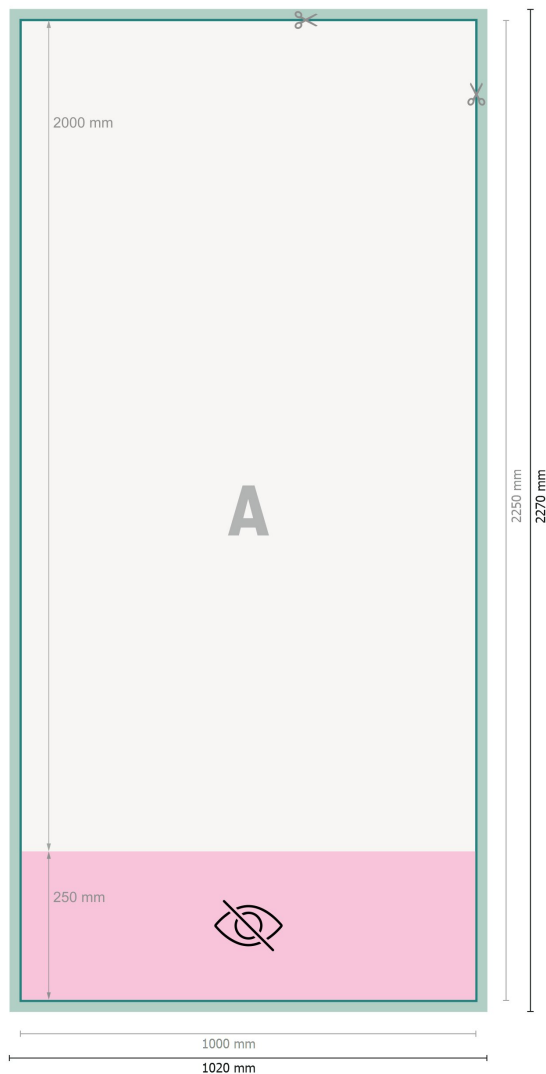

Rol. banners stand., print only, 100 x 200 cm

**Dataformat (incl. 10 mm bleed):**  
102 x 227 cm

**Trimmed size:**  
100 x 225 cm

**Visible area:**  
100 x 200 cm

**Printable area:**  
100 x 225 cm

**Safety margin:**  
10 mm

Maintaining space between the text/information and the edge of the trimmed format prevents undesirable cuts.

### Explanation of symbols

Bleed

Reading direction

Trimmed size

Data format

invisible

We will cut/perforate your product here

### Please note:

Allow for trim allowance and safety margin according to instructions.

Arrange background graphics, images or graphics up to the edge of the data format.

Tolerances may occur during production due to cutting, punching and folding processes.