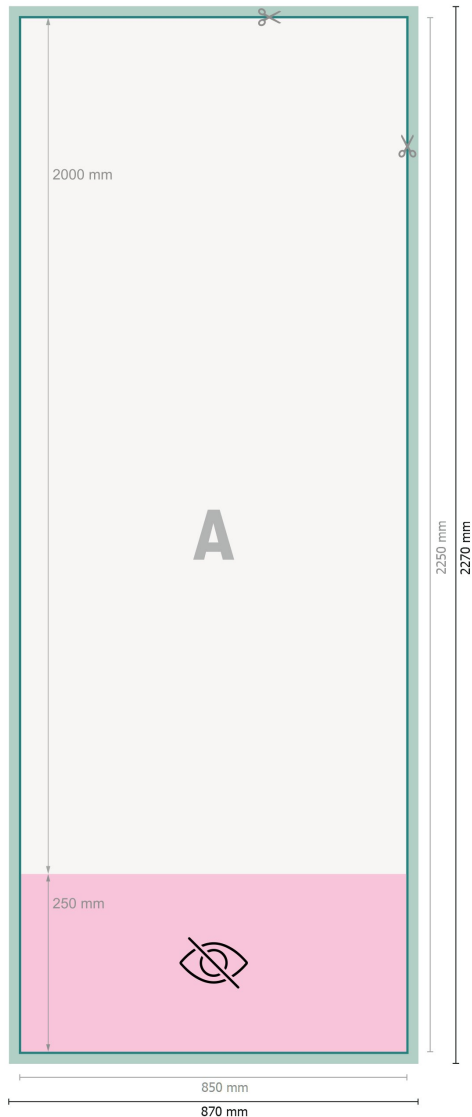

Rol. banners stand., print only, 85 x 200 cm

Dataformat (incl. 10 mm bleed):
87 x 227 cm

Trimmed size:
85 x 225 cm

Visible area:
85 x 200 cm

Printable area:
85 x 225 cm

Safety margin:
10 mm

Maintaining space between the text/information and the edge of the trimmed format prevents undesirable cuts.

Explanation of symbols

 Bleed

 Reading direction

 Trimmed size

 Data format

 invisible

 We will cut/perforate your product here

Please note:

Allow for trim allowance and safety margin according to instructions.

Arrange background graphics, images or graphics up to the edge of the data format.

Tolerances may occur during production due to cutting, punching and folding processes.