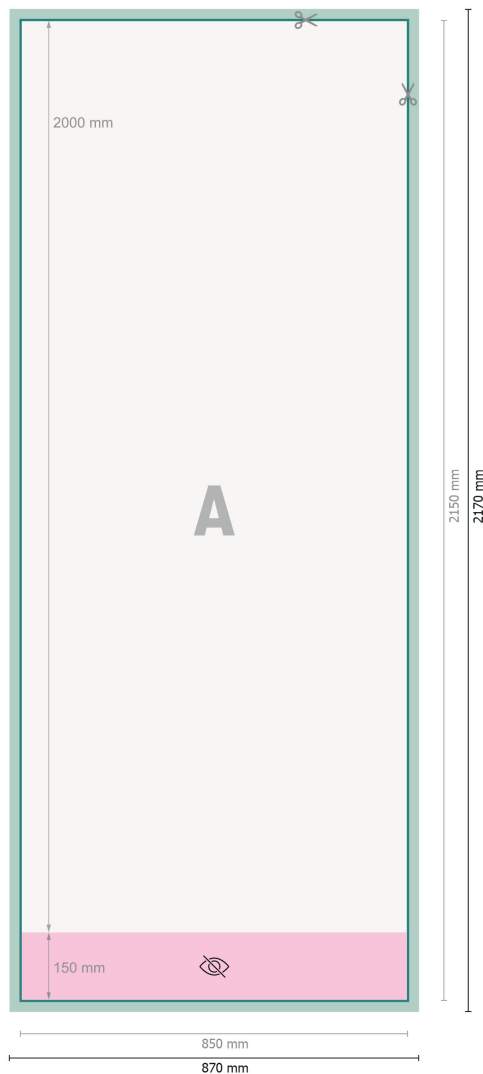

Rol. banners budget, print only, 85 x 200 cm

Dataformat (incl. 10 mm bleed):

87 x 217 cm

Trimmed size:

85 x 215 cm

Visible area:

85 x 200 cm

Printable area:

85 x 215 cm

Safety margin:

10 mm

Maintaining space between the text/information and the edge of the trimmed format prevents undesirable cuts.

Explanation of symbols

Bleed

Reading direction

Trimmed size

Data format

invisible

We will cut/perforate your product here

Please note:

Allow for trim allowance and safety margin according to instructions.

Arrange background graphics, images or graphics up to the edge of the data format.

Tolerances may occur during production due to cutting, punching and folding processes.

Printing data: Instructions and templates can be found under the menu item *Printing data* at www.onlineprinters.co.uk