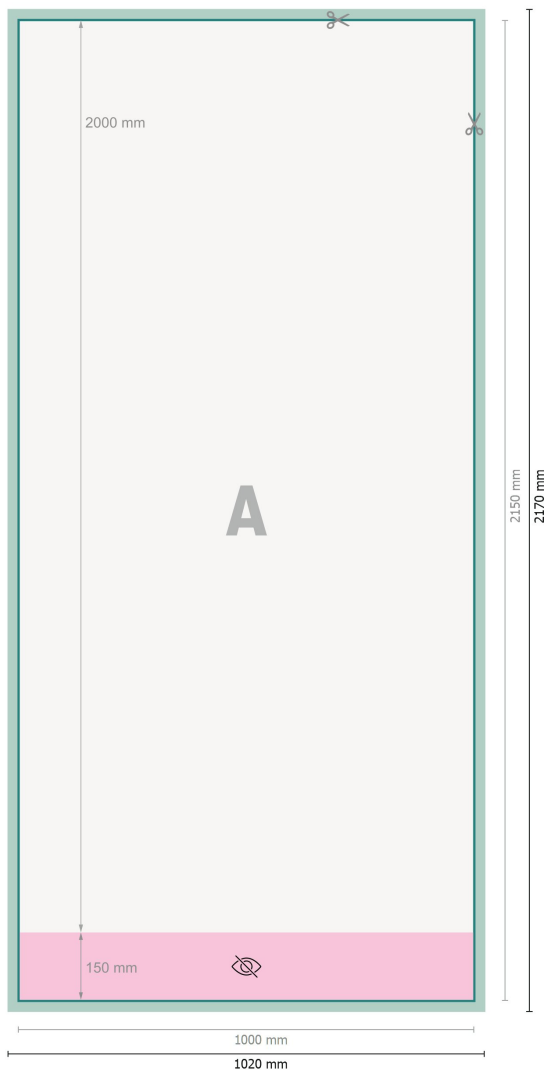

Rol. banners budget, print only, 100 x 200 cm

**Dataformat (incl. 10 mm bleed):**

102 x 217 cm

Trimmed size:

100 x 215 cm

Visible area:

100 x 200 cm

Printable area:

100 x 215 cm

Safety margin:

10 mm

Maintaining space between the text/information and the edge of the trimmed format prevents undesirable cuts.

Explanation of symbols

Bleed

Reading direction

Trimmed size

Data format

invisible

We will cut/perforate your product here

Please note:

Allow for trim allowance and safety margin according to instructions.

Arrange background graphics, images or graphics up to the edge of the data format.

Tolerances may occur during production due to cutting, punching and folding processes.

Printing data: Instructions and templates can be found under the menu item *Printing data* at www.onlineprinters.co.uk