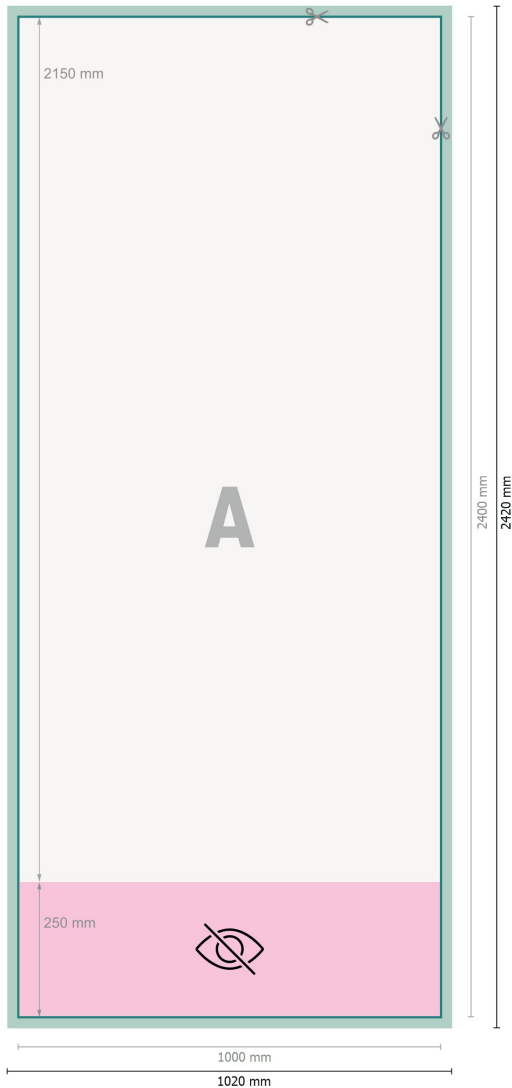

Roller banners exclusive, 100 x 215 cm

**Dataformat (incl. 10 mm bleed):**

102 x 242 cm

Trimmed size:

100 x 240 cm

Visible area:

100 x 215 cm

Printable area:

100 x 240 cm

Safety margin:

10 mm

Maintaining space between the text/information and the edge of the trimmed format prevents undesirable cuts.

Explanation of symbols

Bleed

Reading direction

Trimmed size

Data format

invisible

We will cut/perforate your product here

Please note:

Allow for trim allowance and safety margin according to instructions.

Arrange background graphics, images or graphics up to the edge of the data format.

Tolerances may occur during production due to cutting, punching and folding processes.

Printing data: Instructions and templates can be found under the menu item *Printing data* at www.onlineprinters.co.uk