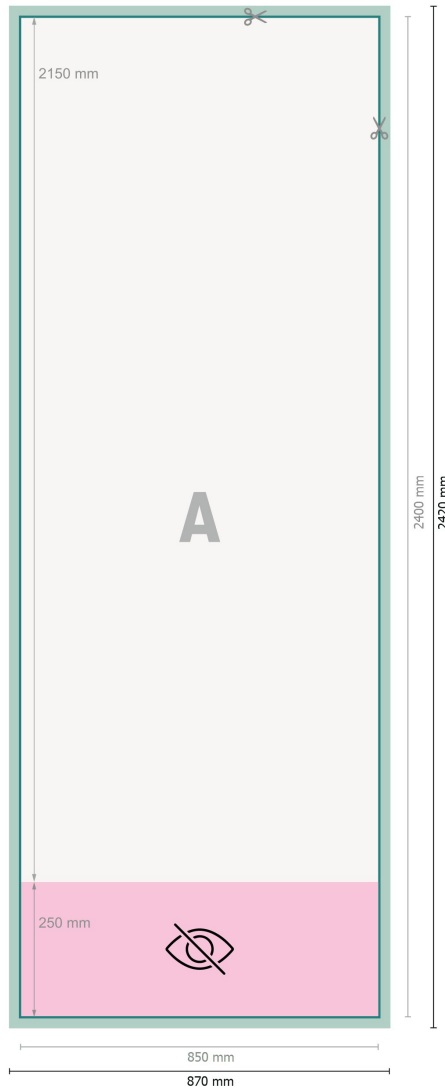

## Roller banners exclusive, 85 x 215 cm

**Dataformat (incl. 10 mm bleed):**  
87 x 242 cm

**Trimmed size:**  
85 x 240 cm

**Visible area:**  
85 x 215 cm

**Printable area:**  
85 x 240 cm

**Safety margin:**  
10 mm

Maintaining space between the text/information and the edge of the trimmed format prevents undesirable cuts.

### Explanation of symbols

Bleed

Reading direction

Trimmed size

Data format

invisible

We will cut/perforate your product here

### Please note:

Allow for trim allowance and safety margin according to instructions.

Arrange background graphics, images or graphics up to the edge of the data format.

Tolerances may occur during production due to cutting, punching and folding processes.