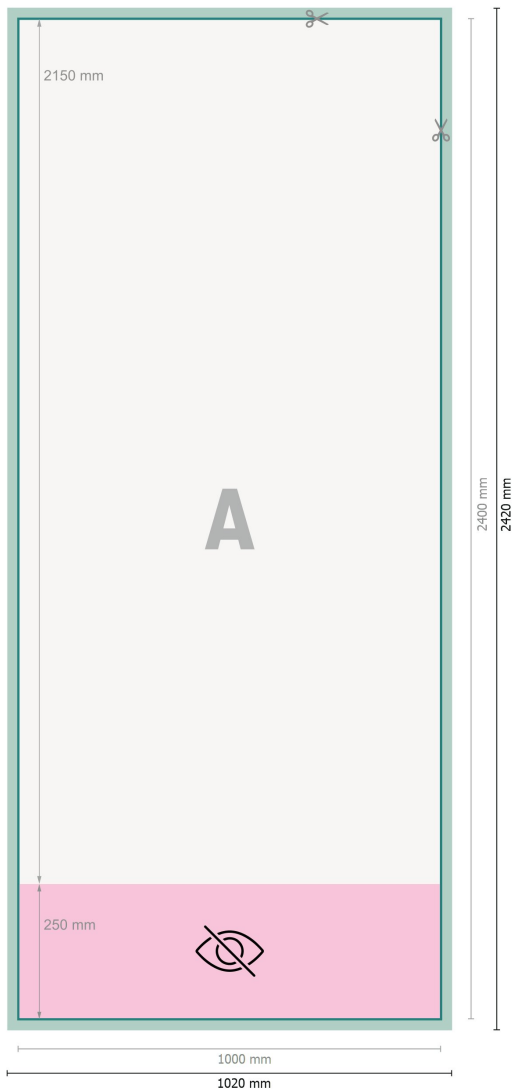

Rol. banners excl., print only, 100 x 215 cm

Dataformat (incl. 10 mm bleed):

102 x 242 cm

Trimmed size:

100 x 240 cm

Visible area:

100 x 215 cm

Printable area:

100 x 240 cm

Safety margin:

10 mm

Maintaining space between the text/information and the edge of the trimmed format prevents undesirable cuts.

Explanation of symbols

Bleed

Reading direction

Trimmed size

Data format

invisible

We will cut/perforate your product here

Please note:

Allow for trim allowance and safety margin according to instructions.

Arrange background graphics, images or graphics up to the edge of the data format.

Tolerances may occur during production due to cutting, punching and folding processes.

Printing data: Instructions and templates can be found under the menu item *Printing data* at www.onlineprinters.co.uk