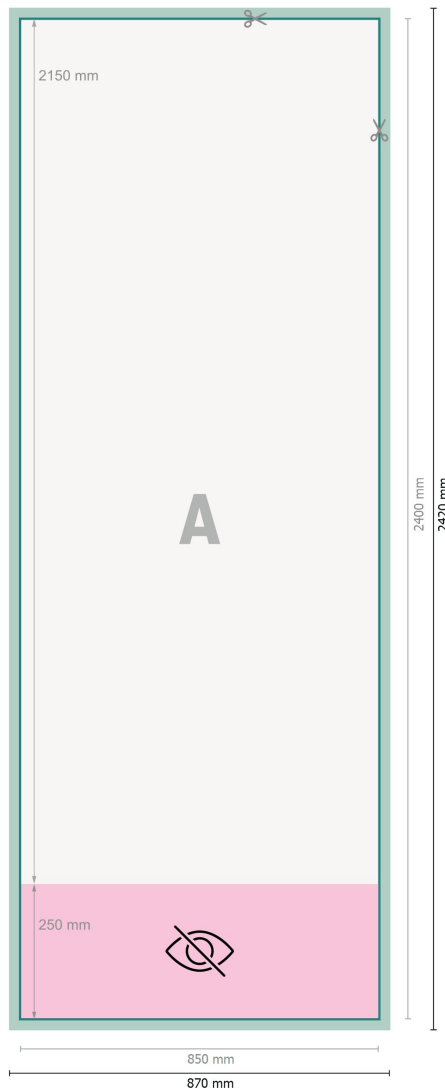

Rol. banners excl., print only, 85 x 215 cm

Dataformat (incl. 10 mm bleed):
87 x 242 cm

Trimmed size:
85 x 240 cm

Visible area:
85 x 215 cm

Printable area:
85 x 240 cm

Safety margin:
10 mm

Maintaining space between the text/information and the edge of the trimmed format prevents undesirable cuts.

Explanation of symbols

Bleed

Reading direction

Trimmed size

Data format

invisible

We will cut/perforate your product here

Please note:

Allow for trim allowance and safety margin according to instructions.

Arrange background graphics, images or graphics up to the edge of the data format.

Tolerances may occur during production due to cutting, punching and folding processes.