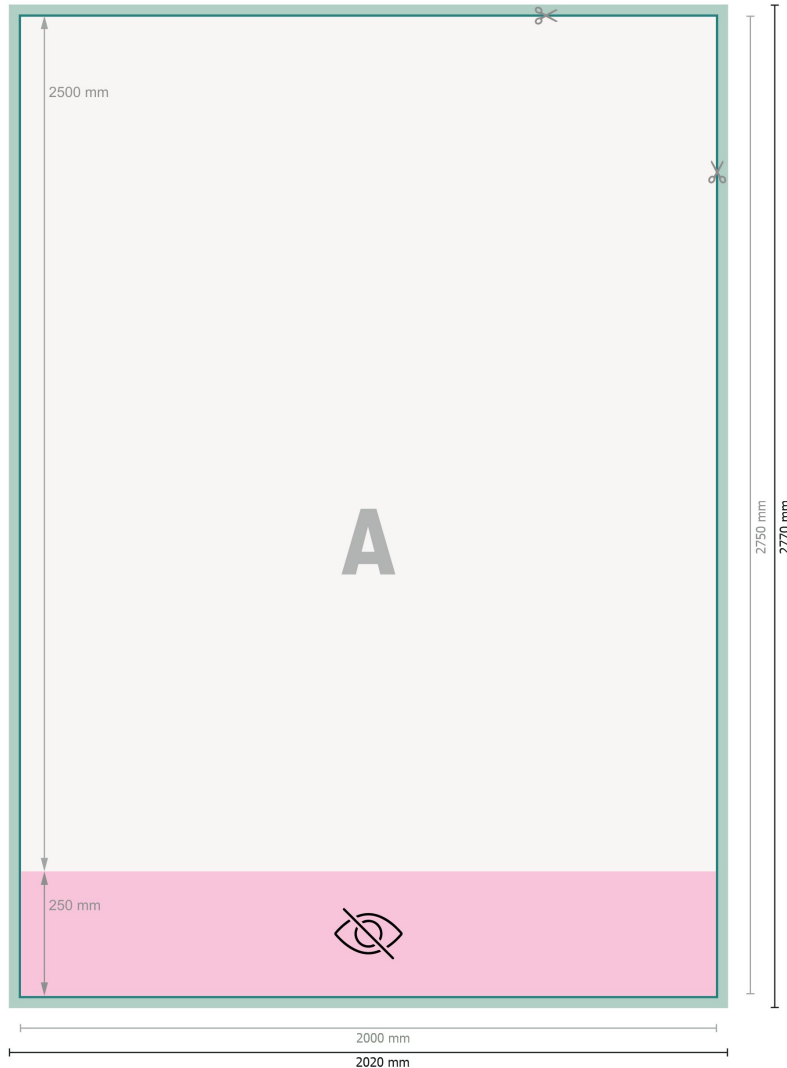

XXL Roller Banner, 200 x 250 cm

**Dataformat (incl. 10 mm bleed):**

202 x 277 cm

Trimmed size:

200 x 275 cm

Visible area:

200 x 250 cm

Printable area:

200 x 275 cm

Safety margin:

10 mm

Maintaining space between the text/information and the edge of the trimmed format prevents undesirable cuts.

Explanation of symbols

Bleed

Reading direction

Trimmed size

Data format

invisible

We will cut/perforate your product here

Please note:

Allow for trim allowance and safety margin according to instructions.

Arrange background graphics, images or graphics up to the edge of the data format.