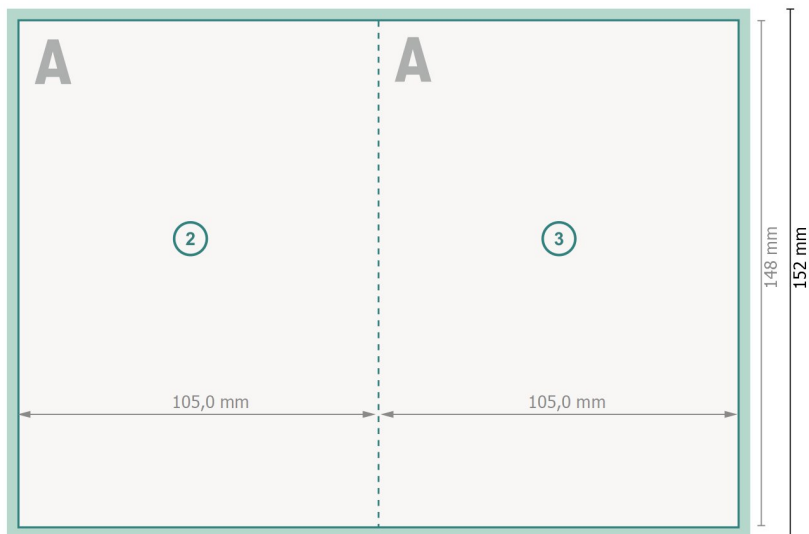

Folded Christmas cards, portrait, A6

4 pages, 1 fold

Outside

Inside

Dataformat (incl. 2 mm bleed):

21,4 x 15,2 cm

bleed:

2 mm

Trimmed size:

21 x 14,8 cm

Trimmed size (closed):

10,5 x 14,8 cm

Safety margin:

4 mm

Maintaining space between the text/information and the edge of the trimmed format prevents undesirable cuts.

Explanation of symbols

Arrange background graphics, images or graphics up to the edge of the data format.

Tolerances may occur during production due to cutting, punching and folding processes.

Printing data: Instructions and templates can be found under the menu item *Printing data* at www.onlineprinters.co.uk