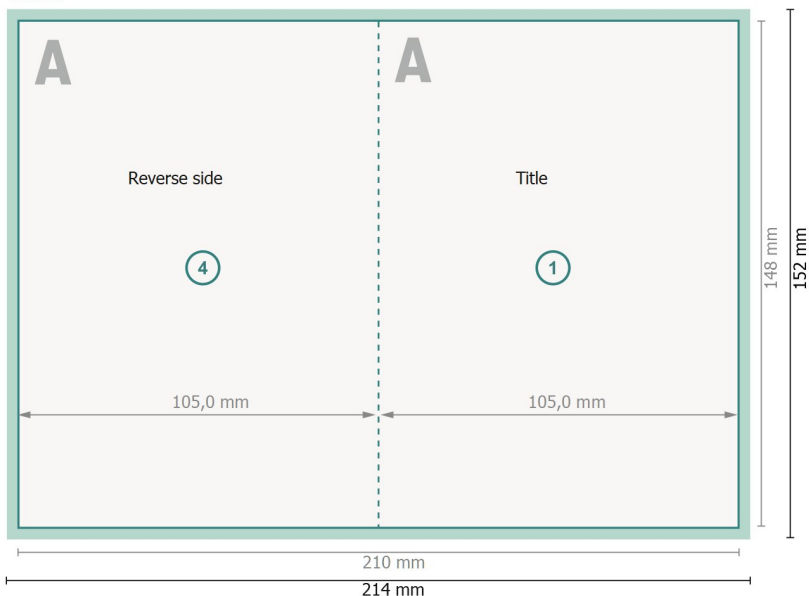

Folded Christmas cards, portrait, A6

4 pages, 1 fold

Outside

Inside

Dataformat (incl. 2 mm bleed):

21,4 x 15,2 cm

bleed:

2 mm

Trimmed size:

21 x 14,8 cm

Trimmed size (closed):

10,5 x 14,8 cm

Safety margin:

4 mm

Maintaining space between the text/information and the edge of the trimmed format prevents undesirable cuts.

Explanation of symbols

-  Bleed
-  Reading direction
-  Trimmed size
-  Data format
-  We will cut/perforate your product here
-  Creasing/Folding

Please note:

Allow for trim allowance and safety margin according to instructions.

Arrange background graphics, images or graphics up to the edge of the data format.

Tolerances may occur during production due to cutting, punching and folding processes.

Printing data: Instructions and templates can be found under the menu item *Printing data* at www.onlineprinters.co.uk