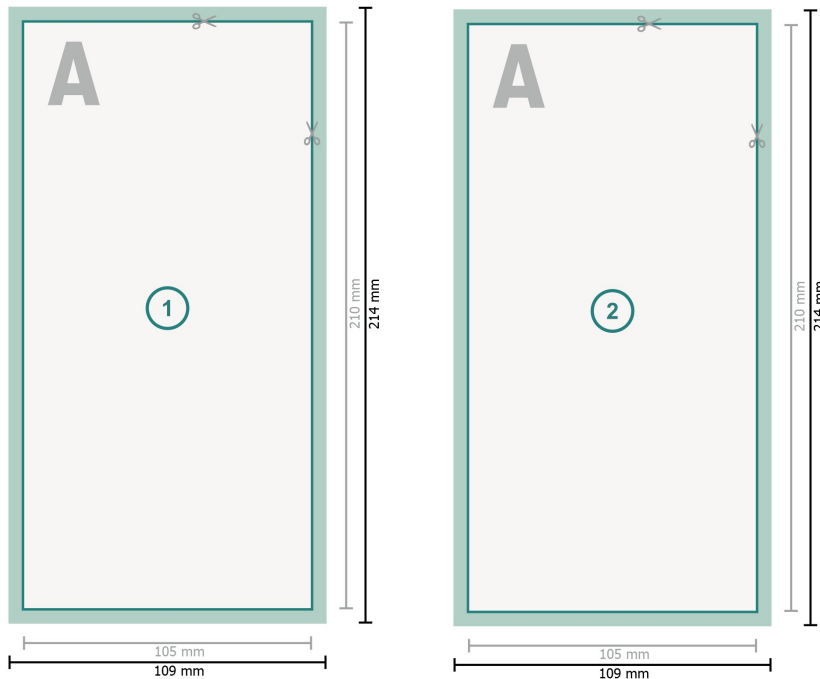

Christmas postcards, DL

Dataformat (incl. 2 mm bleed):
10,9 x 21,4 cm

bleed:
2 mm

Trimmed size:
10,5 x 21 cm

Safety margin:
4 mm

Maintaining space between the text/information and the edge of the trimmed format prevents undesirable cuts.

Explanation of symbols

-  Bleed
-  Reading direction
-  Trimmed size
-  Data format
-  We will cut/perforate your product here

Please note:

Allow for trim allowance and safety margin according to instructions.

Arrange background graphics, images or graphics up to the edge of the data format.

Tolerances may occur during production due to cutting, punching and folding processes.

Printing data: Instructions and templates can be found under the menu item *Printing data* at www.onlineprinters.co.uk