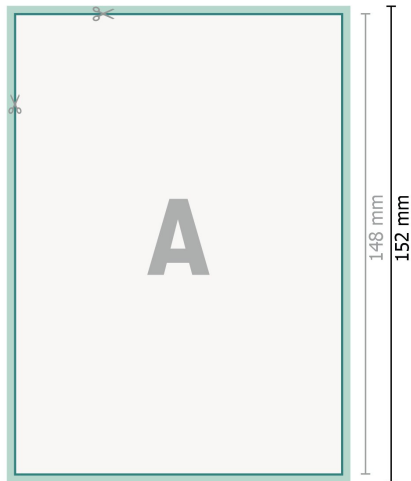

## Christmas postcards, A6

Front side

Reverse side

**Dataformat (incl. 2 mm bleed):**

10,9 x 15,2 cm

**bleed:**

2 mm

**Trimmed size:**

10,5 x 14,8 cm

**Safety margin:**

4 mm

Maintaining space between the text/information and the edge of the trimmed format prevents undesirable cuts.

**Explanation of symbols**

 Bleed

 Reading direction

 Trimmed size

 Data format

 We will cut/perforate your product here

---

**Please note:**

Allow for trim allowance and safety margin according to instructions.

Arrange background graphics, images or graphics up to the edge of the data format.