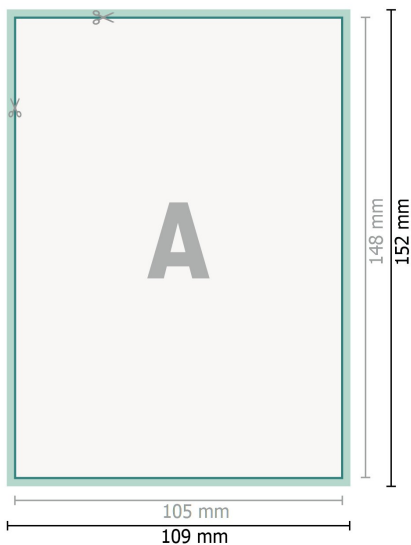

## Christmas postcards, A6

Front side

Reverse side

**Dataformat (incl. 2 mm bleed):**

10,9 x 15,2 cm

**bleed:**

2 mm

**Trimmed size:**

10,5 x 14,8 cm

**Safety margin:**

4 mm

Maintaining space between the text/information and the edge of the trimmed format prevents undesirable cuts.

**Explanation of symbols**

 Bleed

 Reading direction

 Trimmed size

 Data format

 We will cut/perforate your product here

---

**Please note:**

Allow for trim allowance and safety margin according to instructions.

Arrange background graphics, images or graphics up to the edge of the data format.