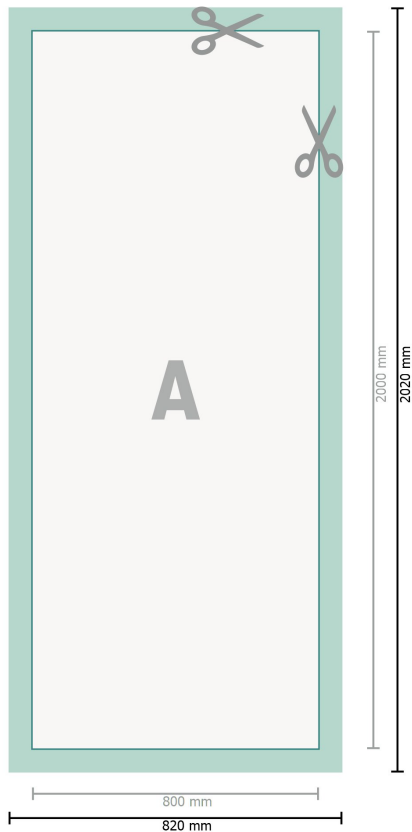

Str. fabric banner, print only, 80 x 200 cm

**Dataformat (incl. 10 mm inlay):**

82 x 202 cm

**Trimmed size:**

80 x 200 cm

**Safety margin:**

50 mm

Maintaining space between the text/information and the edge of the trimmed format prevents undesirable cuts.

**Explanation of symbols**

**A** Reading direction

 Trimmed size

 Data format

 We will cut/perforate your product here

 inlay

---

**Please note:**

Allow for trim allowance and safety margin according to instructions.

Arrange background graphics, images or graphics up to the edge of the data format.

Tolerances may occur during production due to cutting, punching and folding processes.