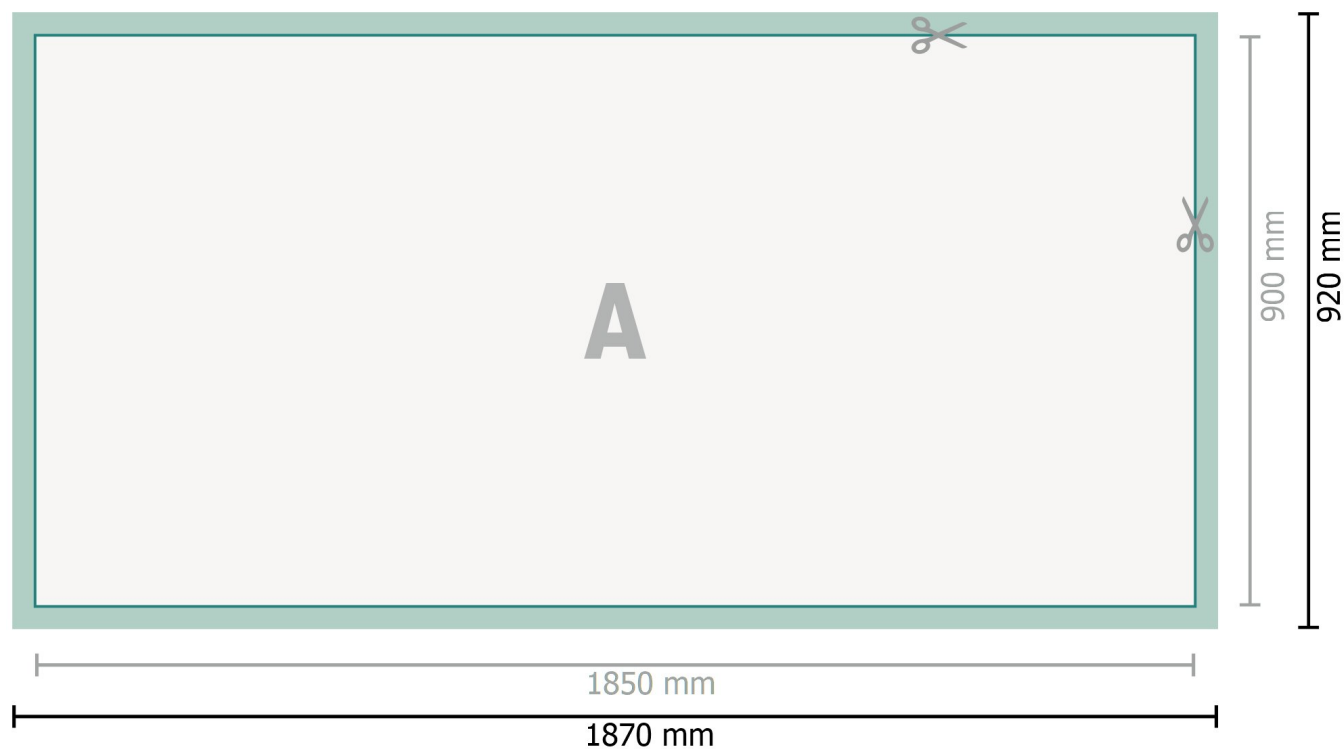

Datasheet

Exhibition counter incl. print

Dataformat (incl. 10 mm bleed):

187 x 92 cm

Trimmed size:

185 x 90 cm

Safety margin:

4 mm

Maintaining space between the text/information and the edge of the trimmed format prevents undesirable cuts.

Explanation of symbols

-  Bleed
-  Trimmed size
-  Data format
-  We will cut/perforate your product here

Please note:

Allow for trim allowance and safety margin according to instructions.

Arrange background graphics, images or graphics up to the edge of the data format.

Tolerances may occur during production due to cutting, punching and folding processes.