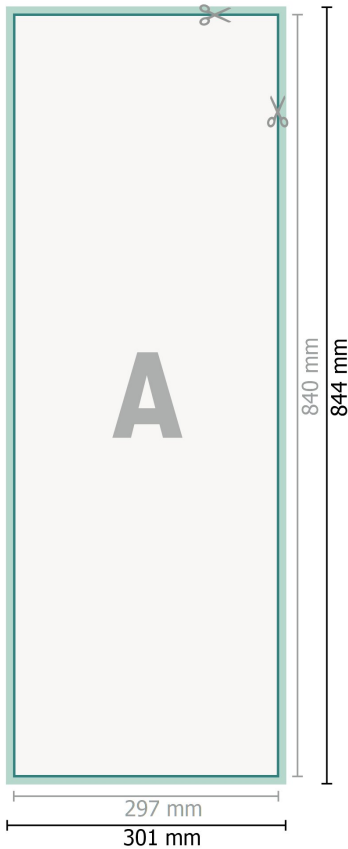

Large-sized Adhesive Film, A1 Half

Dataformat (incl. 2 mm bleed):

30,1 x 84,4 cm

bleed:

2 mm

Trimmed size:

29,7 x 84 cm

Safety margin:

4 mm

Maintaining space between the text/information and the edge of the trimmed format prevents undesirable cuts.

Explanation of symbols

 Bleed

 Reading direction

 Trimmed size

 Data format

 We will cut/perforate your product here

Please note:

Allow for trim allowance and safety margin according to instructions.

Arrange background graphics, images or graphics up to the edge of the data format.

Tolerances may occur during production due to cutting, punching and folding processes.