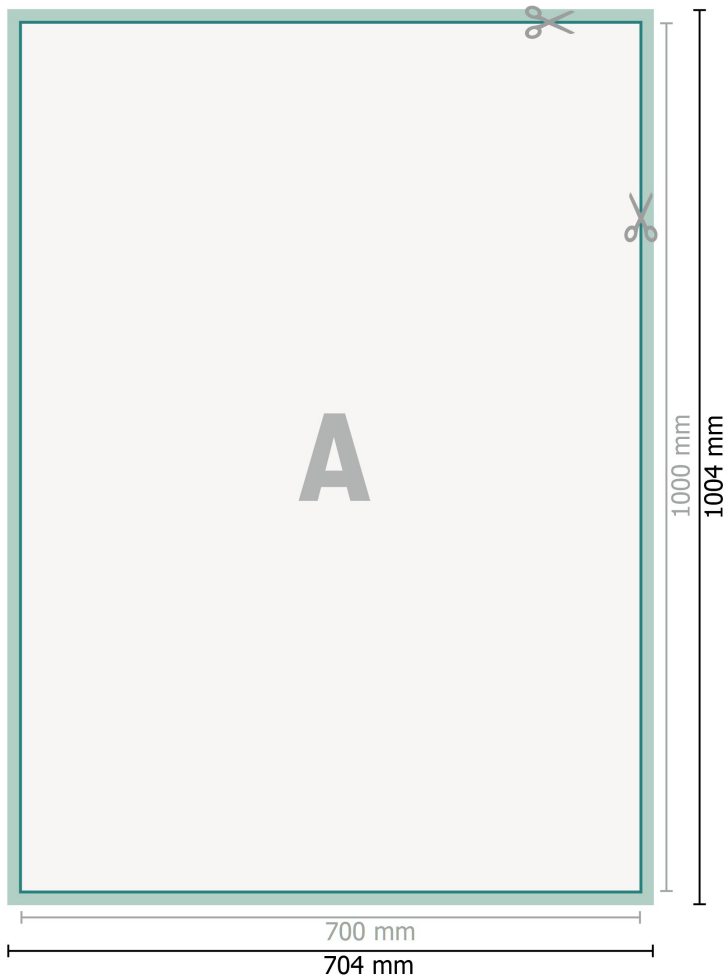

Large-sized Adhesive Film, 70 x 100 cm

**Dataformat (incl. 2 mm bleed):**

70,4 x 100,4 cm

bleed:

2 mm

Trimmed size:

70 x 100 cm

Safety margin:

4 mm

Maintaining space between the text/information and the edge of the trimmed format prevents undesirable cuts.

Explanation of symbols

 Bleed

 Reading direction

 Trimmed size

 Data format

 We will cut/perforate your product here

Please note:

Allow for trim allowance and safety margin according to instructions.

Arrange background graphics, images or graphics up to the edge of the data format.

Tolerances may occur during production due to cutting, punching and folding processes.