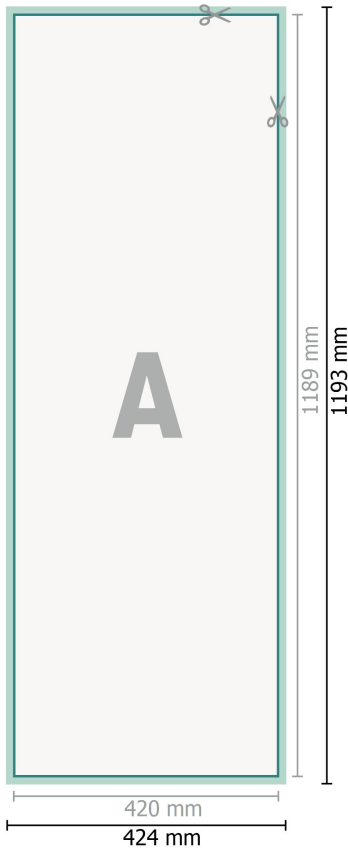

Large-sized Adhesive Film, A0 Half

**Dataformat (incl. 2 mm bleed):**

42,4 x 119,3 cm

bleed:

2 mm

Trimmed size:

42 x 118,9 cm

Safety margin:

4 mm

Maintaining space between the text/information and the edge of the trimmed format prevents undesirable cuts.

Explanation of symbols

 Bleed

 Reading direction

 Trimmed size

 Data format

 We will cut/perforate your product here

Please note:

Allow for trim allowance and safety margin according to instructions.

Arrange background graphics, images or graphics up to the edge of the data format.

Tolerances may occur during production due to cutting, punching and folding processes.