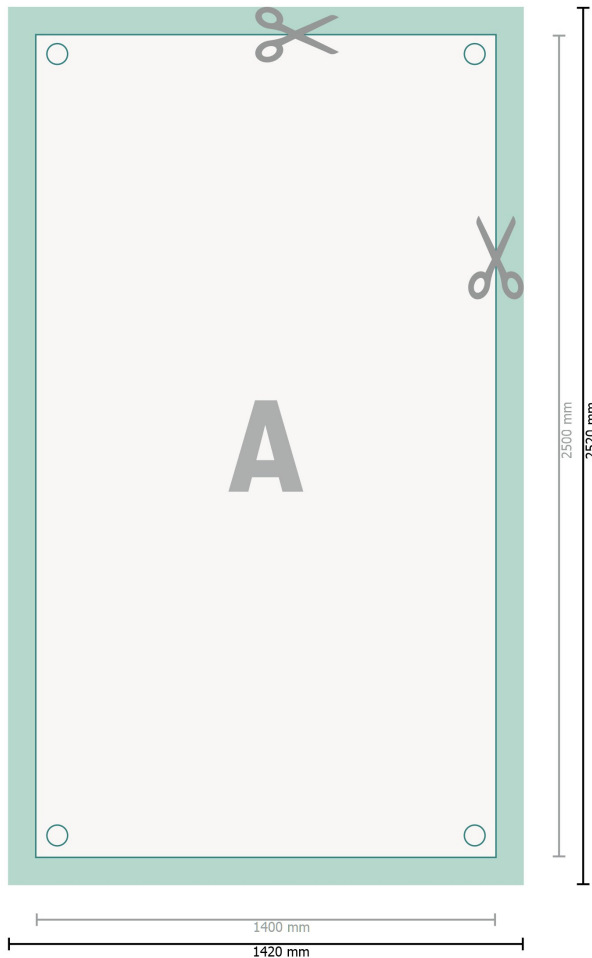

## X-Banner System, Exclusive, 140 x 250 cm

**Dataformat (incl. 10 mm bleed):**

142 x 252 cm

**Trimmed size:**

140 x 250 cm

**Safety margin:**

4 mm

Maintaining space between the text/information and the edge of the trimmed format prevents undesirable cuts.

**Explanation of symbols**

-  Bleed
-  Reading direction
-  Trimmed size
-  Data format
-  We will cut/perforate your product here

---

**Please note:**

Allow for trim allowance and safety margin according to instructions.

Arrange background graphics, images or graphics up to the edge of the data format.

Tolerances may occur during production due to cutting, punching and folding processes.

Printing data: Instructions and templates can be found under the menu item *Printing data* at [www.onlineprinters.co.uk](http://www.onlineprinters.co.uk)