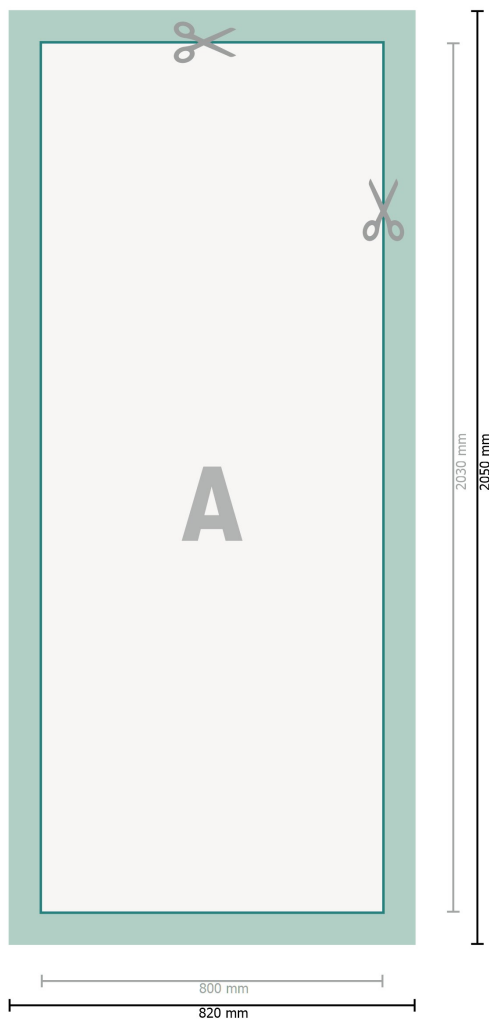

L-Banner System, 80 x 200 cm

**Dataformat (incl. 10 mm bleed):**

82 x 205 cm

Trimmed size:

80 x 203 cm

Safety margin:

4 mm

Maintaining space between the text/information and the edge of the trimmed format prevents undesirable cuts.

Explanation of symbols

-  Bleed
-  Reading direction
-  Trimmed size
-  Data format
-  We will cut/perforate your product here

Please note:

Allow for trim allowance and safety margin according to instructions.

Arrange background graphics, images or graphics up to the edge of the data format.

Tolerances may occur during production due to cutting, punching and folding processes.

Printing data: Instructions and templates can be found under the menu item *Printing data* at www.onlineprinters.co.uk