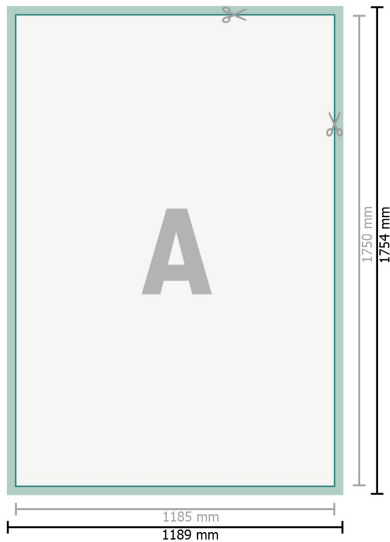

Plots

Dataformat (incl. 2 mm bleed):
118,9 x 175,4 cm

bleed:
2 mm

Trimmed size:
118,5 x 175 cm

Safety margin:
4 mm

Maintaining space between the text/information and the edge of the trimmed format prevents undesirable cuts.

Explanation of symbols

 Bleed

 Reading direction

 Trimmed size

 Data format

 We will cut/perforate your product here

Please note:

Allow for trim allowance and safety margin according to instructions.

Arrange background graphics, images or graphics up to the edge of the data format.

Tolerances may occur during production due to cutting, punching and folding processes.

Printing data: Instructions and templates can be found under the menu item *Printing data* at www.onlineprinters.co.uk