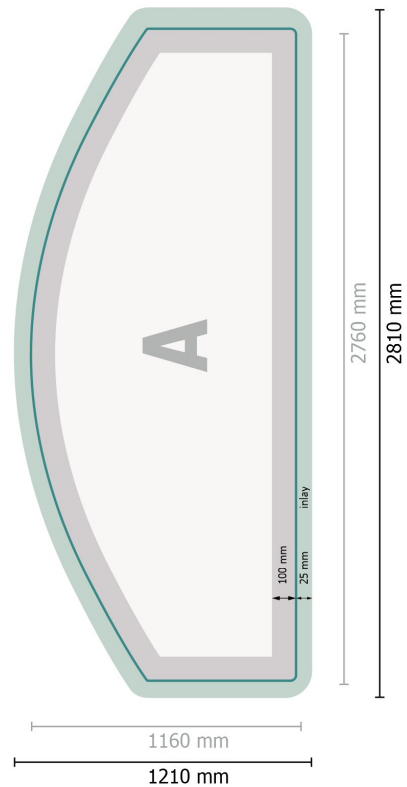

Stretch fabric display, curved, 500 x 230 cm

Dataformat (incl. 25 mm inlay):

281 x 121 cm

Trimmed size:

276 x 116 cm

Product dimensions:

500 x 230 cm

Explanation of symbols

A Reading direction

— Trimmed size

— Data format

 We will cut/perforate your product here

 inlay

Please note:

Allow for trim allowance and safety margin according to instructions.

Arrange background graphics, images or graphics up to the edge of the data format.

Stretch fabric display, curved, 500 x 230 cm

Format view rotated by 90 degrees.

Dataformat (incl. 25 mm inlay):

281 x 121 cm

Trimmed size:

276 x 116 cm

Product dimensions:

500 x 230 cm

Arrange background graphics, images or graphics up to the edge of the data format.

Tolerances may occur during production due to cutting, punching and folding processes.

Printing data: Instructions and templates can be found under the menu item *Printing data* at www.onlineprinters.co.uk