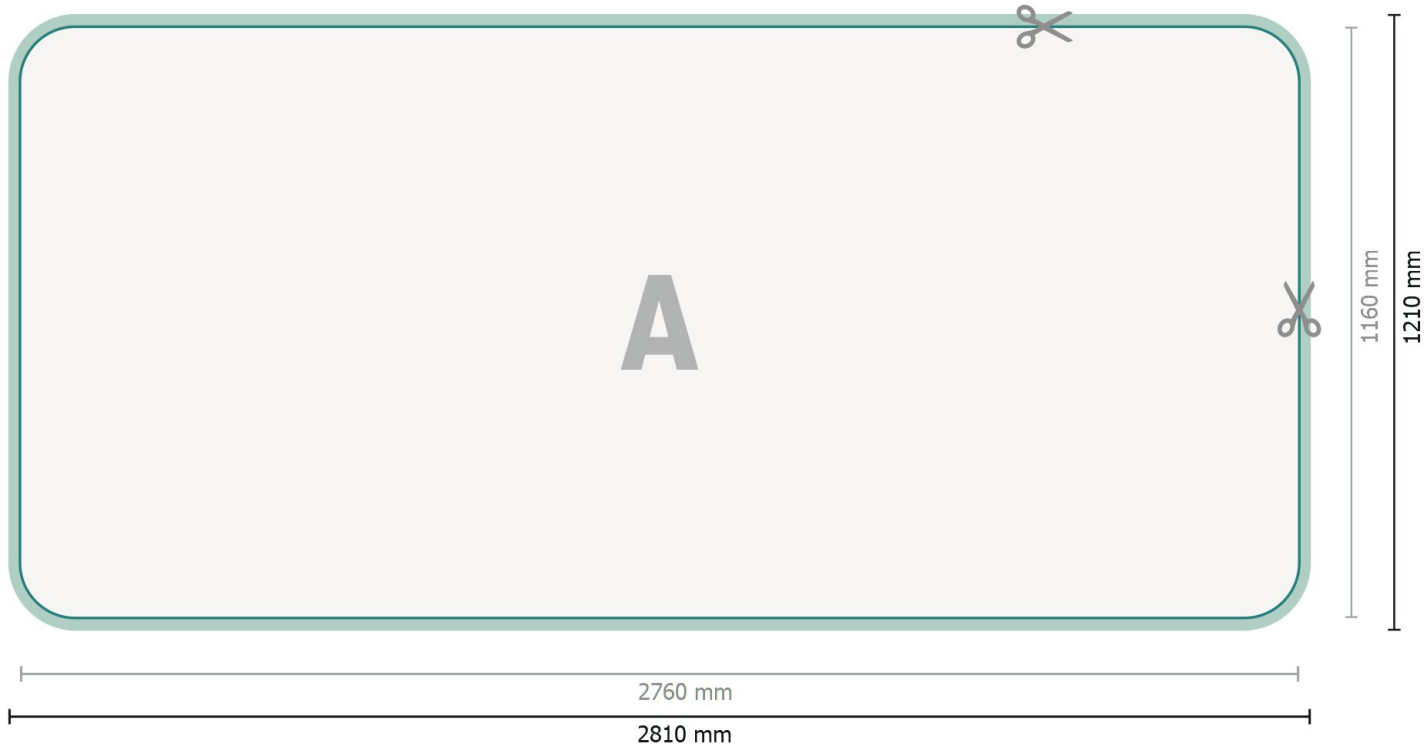

Stretch fabric display, curved, 500 x 230 cm

Dataformat (incl. 25 mm inlay):

281 x 121 cm

Trimmed size:

276 x 116 cm

Product dimensions:

500 x 230 cm

Explanation of symbols

A Reading direction

— Trimmed size

— Data format

 We will cut/perforate your product here

 inlay

Please note:

Allow for trim allowance and safety margin according to instructions.

Arrange background graphics, images or graphics up to the edge of the data format.

Stretch fabric display, curved, 500 x 230 cm

Format view rotated by 90 degrees.

Dataformat (incl. 25 mm inlay):

281 x 121 cm

Trimmed size:

276 x 116 cm

Product dimensions:

500 x 230 cm

Arrange background graphics, images or graphics up to the edge of the data format.

Tolerances may occur during production due to cutting, punching and folding processes.

Printing data: Instructions and templates can be found under the menu item *Printing data* at www.onlineprinters.co.uk