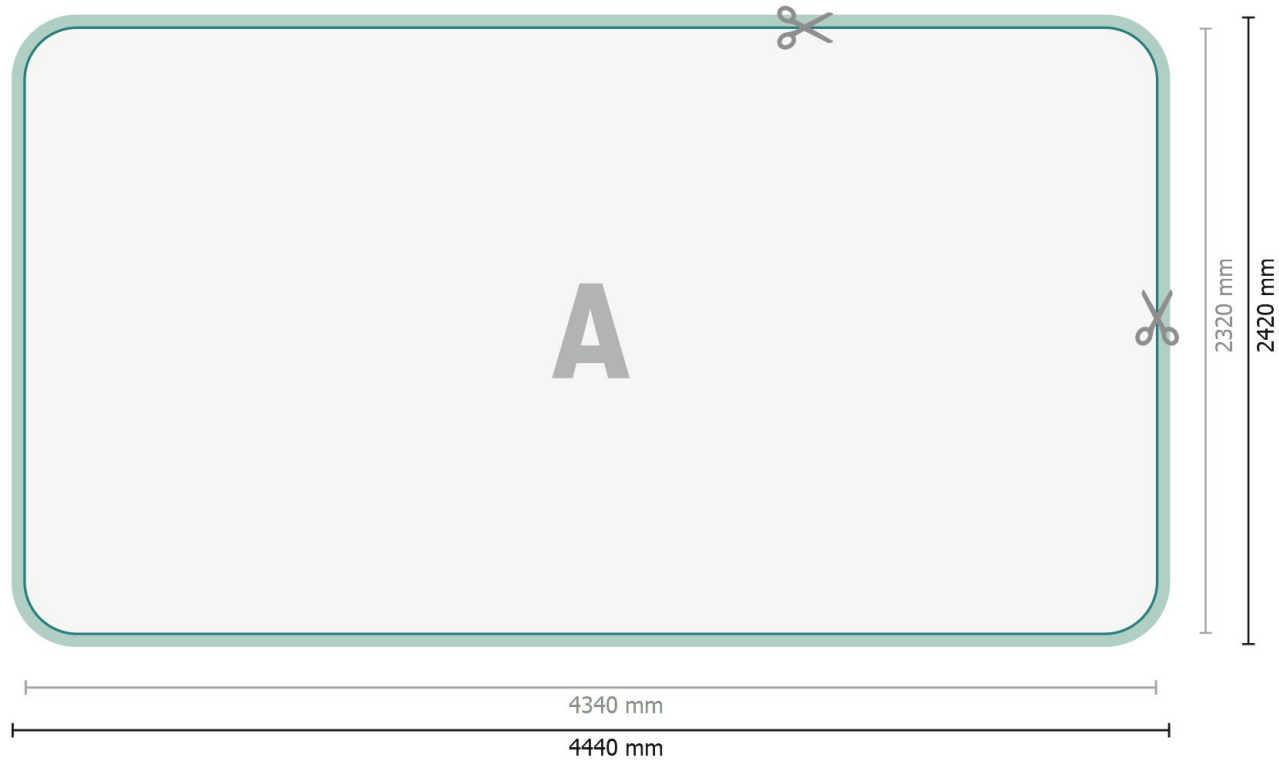

## Dataformat (incl. 50 mm inlay):

444 x 242 cm

## Trimmed size:

434 x 232 cm

## Product dimensions:

400 x 230 cm